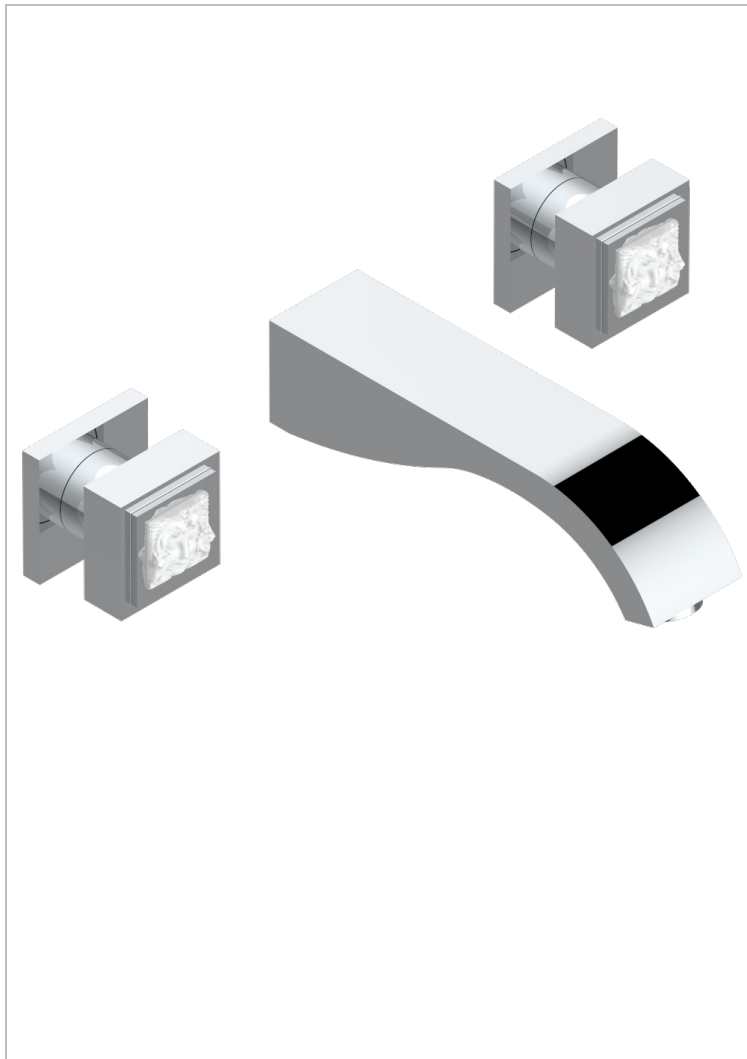

MASQUE DE FEMME SMOOTH METAL

A2U-40GBUS

Trim for wall mounted 3-hole lavatory set only

59742

29/06/2016

CHARACTERISTIC

- Masque de Femme Smooth metal
- Trim for wall mounted 3-hole lavatory set only

TECHNICAL SPECS

- Recommandé : 3 bars (max. 5 bars) - Advised : 43,5 psi (max. 72 psi)
- 5,7 l/min à 3 bars (1.5 gpm at 43.5 psi)

RELATED SKU'S

- Ref. G00-40AM/US Rough parts for wall set (one counter clockwise and one clockwise cartridges)

AVAILABLE FINITIONS

Black ceram - D30
Blush PVD - H62
Brass color PVD - H49
Brown bronze color PVD - F33
Chrome polished - A02
Chrome polished / gold polished - G02

Gold color PVD - H52
Gold mat - F07
Gold polished - F01
Graphite PVD - H64
Matt Umber PVD - H67
Matt blush PVD - H60

Matt brass color PVD - H50
Matt brown bronze color PVD - F34
Matt chrome (American satin) - C02
Matt gold color PVD - H53
Matt graphite PVD - H65
Matt nickel (American satin) - C01

Matt nickel color PVD - H56
Nickel antique / Sovereign - H28
Nickel color PVD - H55
Nickel polished - B01
Soft gold - F30
Soft matt gold - F31