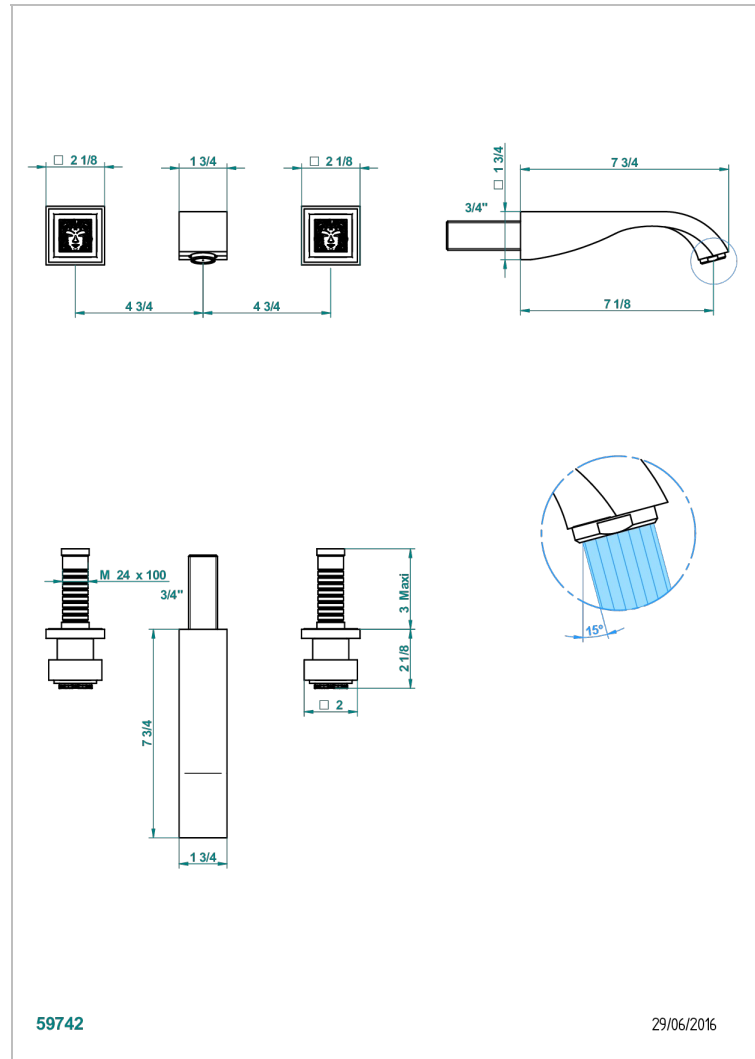

MASQUE DE FEMME SMOOTH METAL

A2U-40GBUS

Trim for wall mounted 3-hole lavatory set only

59742

29/06/2016

CHARACTERISTIC

- Masque de Femme Smooth metal
- Trim for wall mounted 3-hole lavatory set only

TECHNICAL SPECS

- Recommandé : 3 bars (max. 5 bars) - Advised : 43,5 psi (max. 72 psi)
- 5,7 l/min à 3 bars (1.5 gpm at 43.5 psi)

RELATED SKU'S

- Ref. G00-40AM/US Rough parts for wall set (one counter clockwise and one clockwise cartridges)