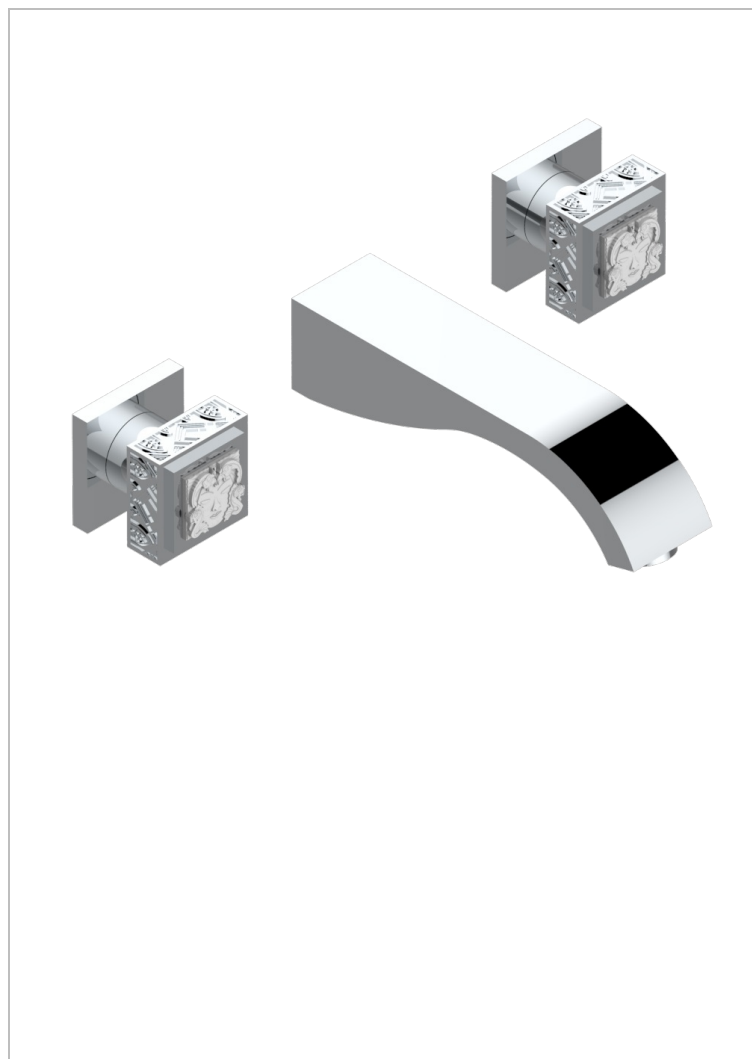

MASQUE DE FEMME ENGRAVED METAL

A2T-40GBUS

Trim for wall mounted 3-hole lavatory set only

59739

28/06/2016

CHARACTERISTIC

- Masque de Femme Engraved Metal
- Trim for wall mounted 3-hole lavatory set only

TECHNICAL SPECS

- Recommandé : 3 bars (max. 5 bars) - Advised : 43,5 psi (max. 72 psi)
- 5,7 l/min à 3 bars (1.5 gpm at 43.5 psi)

RELATED SKU'S

- Ref. G00-40AM/US Rough parts for wall set (one counter clockwise and one clockwise cartridges)