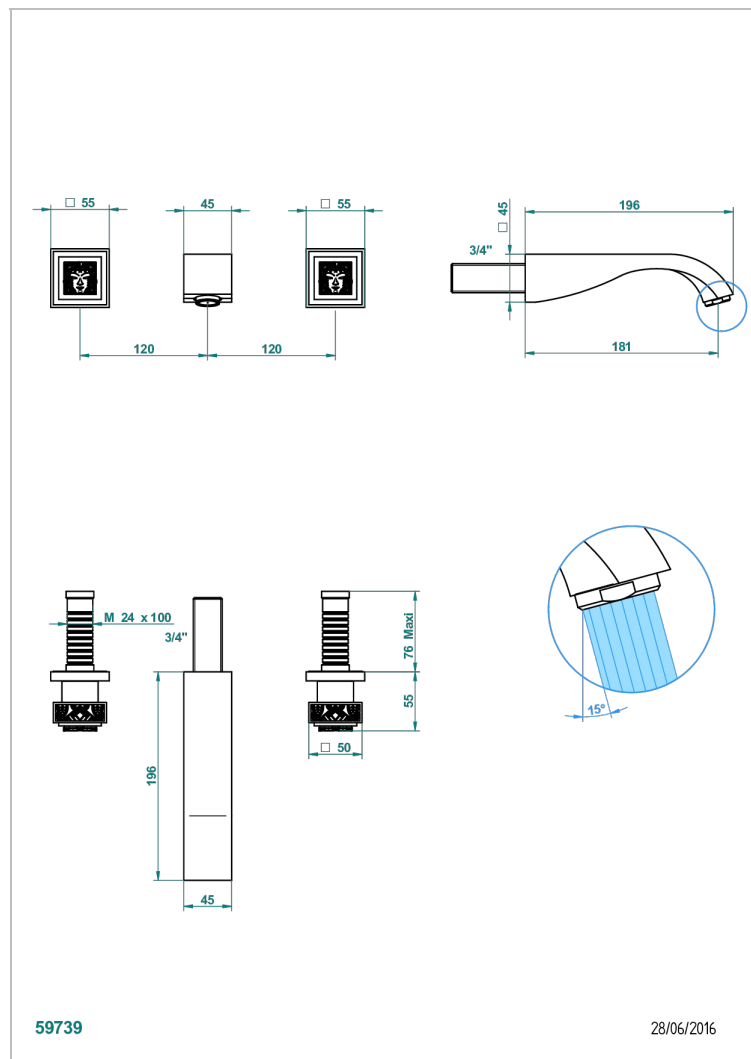

MASQUE DE FEMME ENGRAVED METAL

A2T-40GBUS

Trim for wall mounted 3-hole lavatory set only

59739

28/06/2016

CHARACTERISTIC

- Masque de Femme Engraved Metal
- Trim for wall mounted 3-hole lavatory set only

TECHNICAL SPECS

- Recommandé : 3 bars (max. 5 bars) - Advised : 43,5 psi (max. 72 psi)
- 5,7 l/min à 3 bars (1.5 gpm at 43.5 psi)

RELATED SKU'S

- Ref. G00-40AM/US Rough parts for wall set (one counter clockwise and one clockwise cartridges)