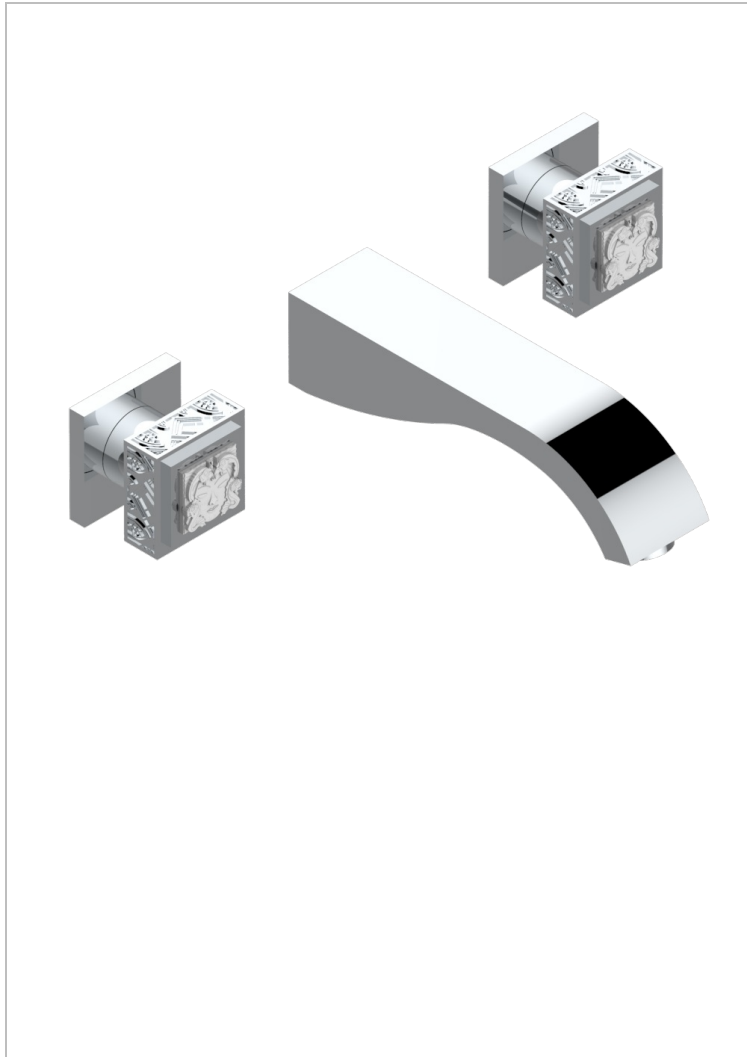

# MASQUE DE FEMME ENGRAVED METAL

A2T-40GBUS

Trim for wall mounted 3-hole lavatory set only

## CHARACTERISTIC

- Masque de Femme Engraved Metal
- Trim for wall mounted 3-hole lavatory set only

## RELATED SKU'S

- Ref. G00-40AM/US Rough parts for wall set (one counter clockwise and one clockwise cartridges)