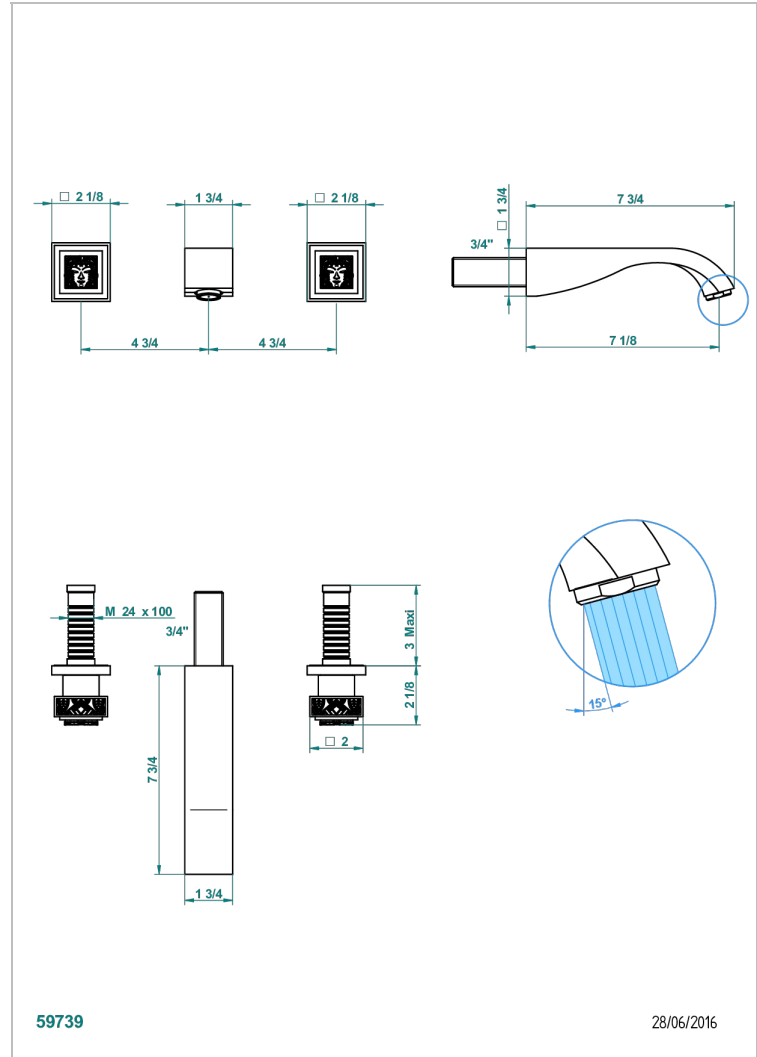

# MASQUE DE FEMME ENGRAVED METAL

A2T-40GBUS

Trim for wall mounted 3-hole lavatory set only

## CHARACTERISTIC

- Masque de Femme Engraved Metal
- Trim for wall mounted 3-hole lavatory set only

## TECHNICAL SPECS

- Recommandé : 3 bars (max. 5 bars) - Advised : 43,5 psi (max. 72 psi)
- 5,7 l/min à 3 bars (1.5 gpm at 43.5 psi)

## RELATED SKU'S

- Ref. G00-40AM/US Rough parts for wall set (one counter clockwise and one clockwise cartridges)