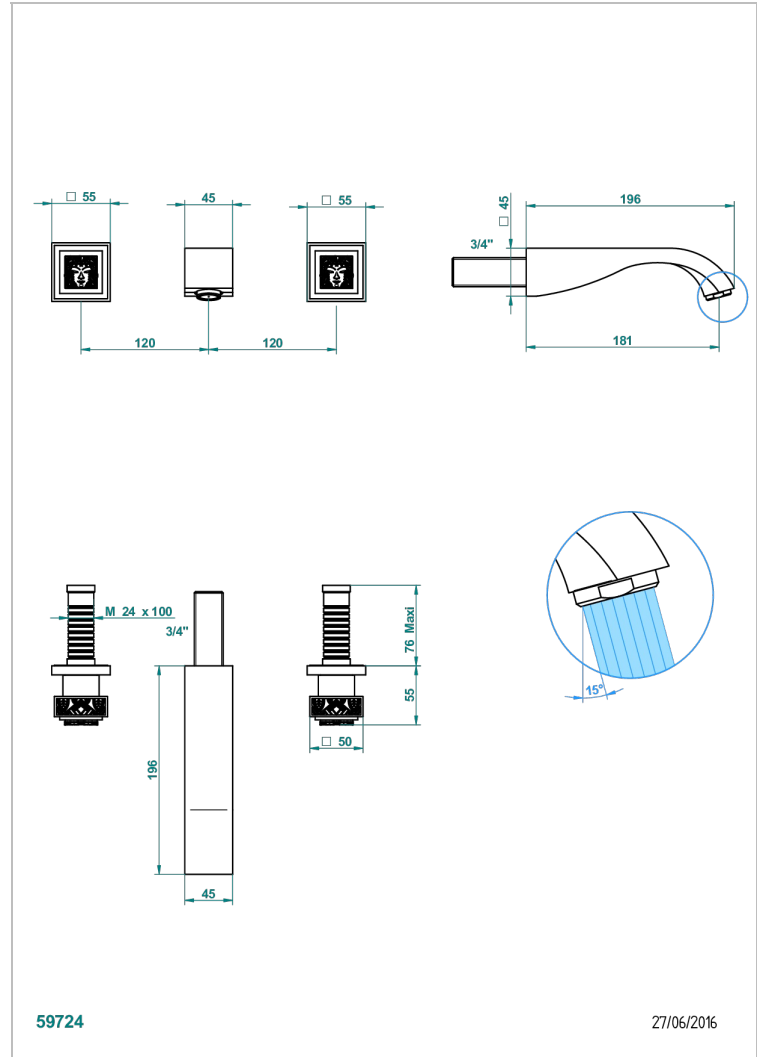

# MASQUE DE FEMME SOLAIRE

A2S-40GBUS

Trim for wall mounted 3-hole lavatory set only

THG<sup>®</sup>  
PARIS

## CHARACTERISTIC

- Masque de Femme Solaire
- Trim for wall mounted 3-hole lavatory set only

## TECHNICAL SPECS

- Recommandé : 3 bars (max. 5 bars) - Advised : 43,5 psi (max. 72 psi)
- 5,7 l/min à 3 bars (1.5 gpm at 43.5 psi)

## RELATED SKU'S

- Ref. G00-40AM/US Rough parts for wall set (one counter clockwise and one clockwise cartridges)