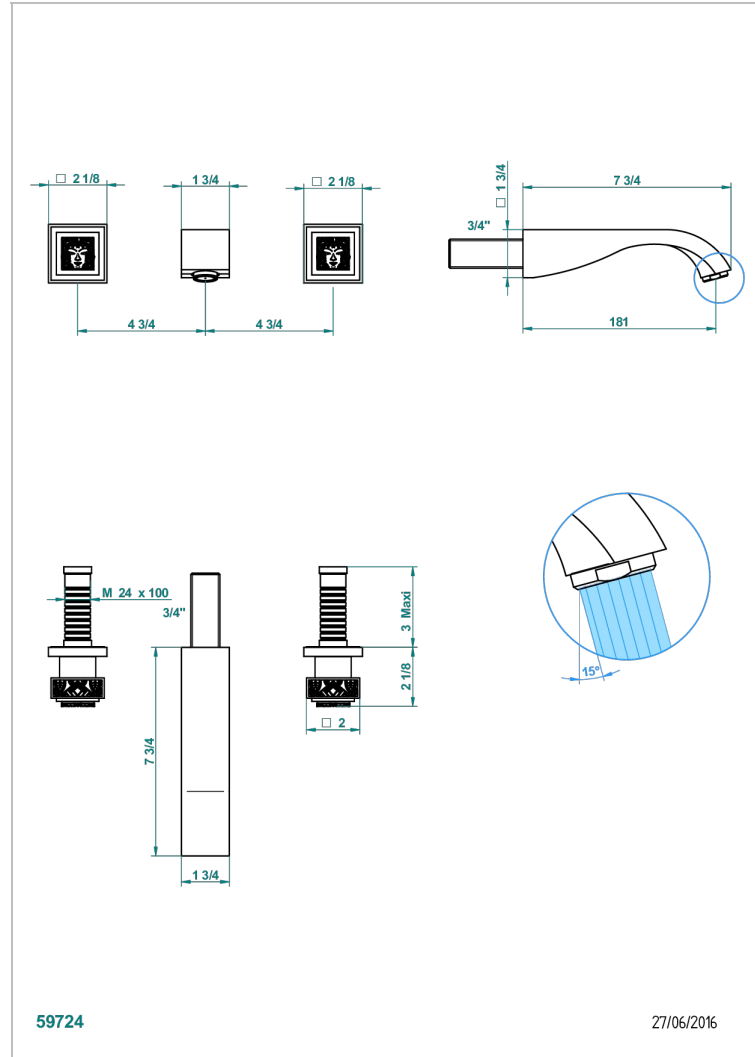

MASQUE DE FEMME SOLAIRE

A2S-40GBUS

Trim for wall mounted 3-hole lavatory set only

THG[®]
PARIS

CHARACTERISTIC

- Masque de Femme Solaire
- Trim for wall mounted 3-hole lavatory set only

TECHNICAL SPECS

- Recommandé : 3 bars (max. 5 bars) - Advised : 43,5 psi (max. 72 psi)
- 5,7 l/min à 3 bars (1.5 gpm at 43.5 psi)

RELATED SKU'S

- Ref. G00-40AM/US Rough parts for wall set (one counter clockwise and one clockwise cartridges)

AVAILABLE FINITIONS

Black ceram - D30
Chrome polished - A02
Chrome polished / gold polished - G02
Gold mat - F07
Gold polished - F01
Matt chrome (American satin) - C02