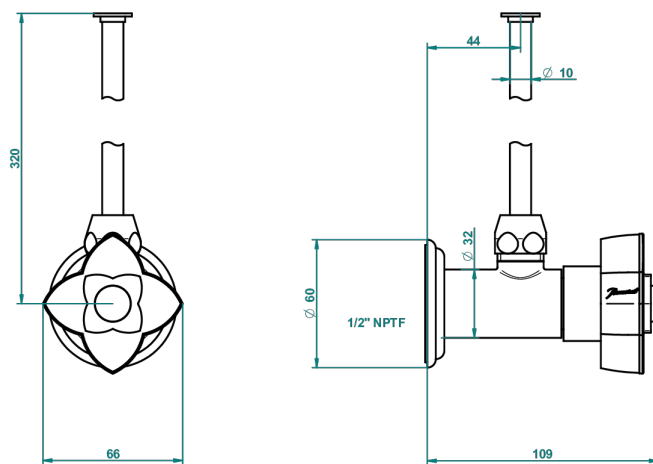

PETALE DE CRISTAL CLAIR LISERE DORE

U6E-181/SWC

Angle valve with 3/8 toiletsupply quick adaptator set

THG[®]
PARIS

59723

27/06/2016

CARACTERÍSTICAS

- Pétale de Cristal clair liseré doré
- Angle valve with 3/8 toiletsupply quick adaptator set