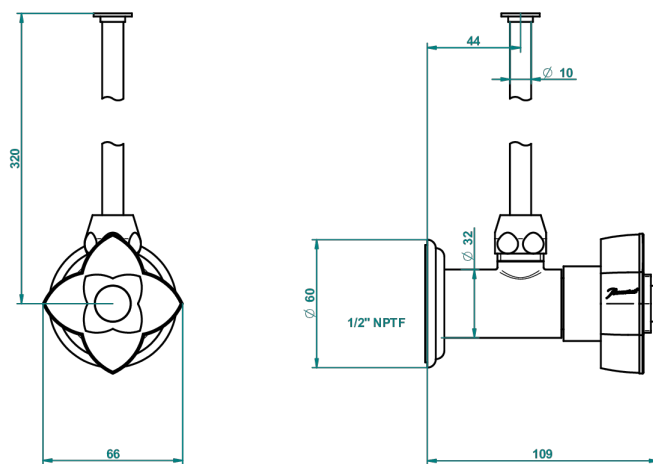

PETALE DE CRISTAL - CLEAR CRYSTAL FINE GOLD THREAD

U6E-181/SWC

Angle supply valve with 3/8" adaptor set for toilet

59723

27/06/2016

CHARACTERISTIC

- Pétale de Cristal - Clear crystal fine gold thread
- Angle supply valve with 3/8" adaptor set for toilet