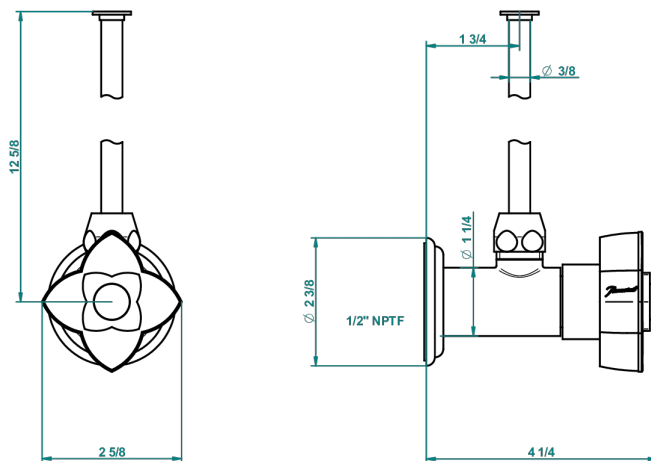

PETALE DE CRISTAL CLAIR LISERE DORE

U6E-181/SWC

Angle valve with 3/8 toiletsupply quick adaptator set

THG[®]
PARIS

59723

27/06/2016

CARACTERÍSTICAS

- Pétale de Cristal clair liseré doré
- Angle valve with 3/8 toiletsupply quick adaptator set