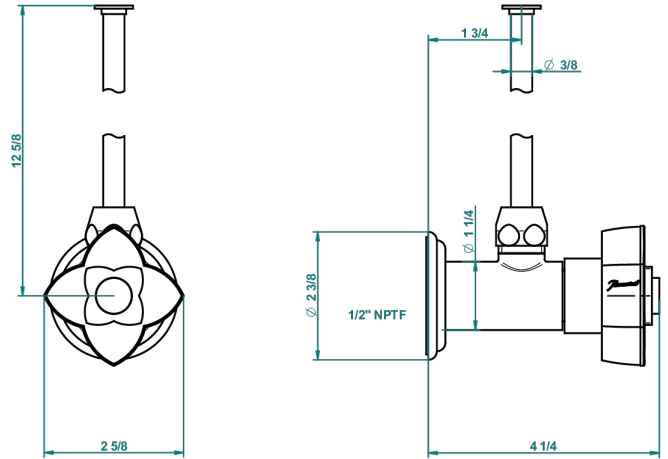

PETALE DE CRISTAL - CLEAR CRYSTAL FINE GOLD THREAD

U6E-181/SWC

Angle supply valve with 3/8" adaptor set for toilet

59723

27/06/2016

CHARACTERISTIC

- Pétale de Cristal - Clear crystal fine gold thread
- Angle supply valve with 3/8" adaptor set for toilet