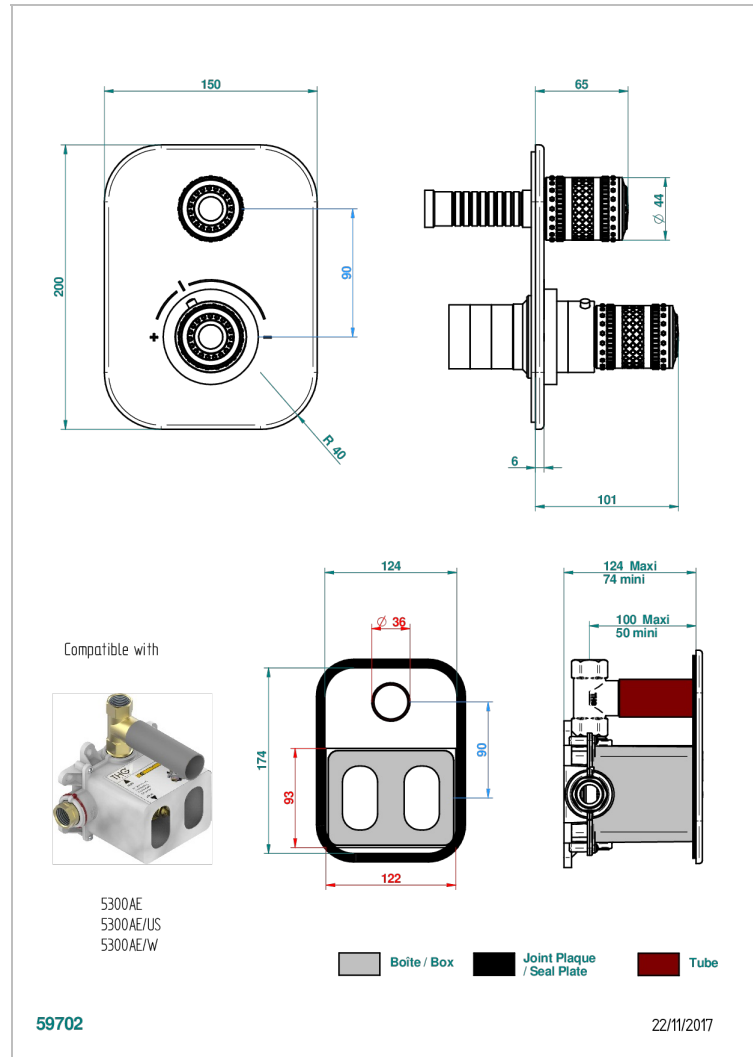

# MONTE CARLO, GOLD PORCELAIN

U8B-5300BE

Trim for THG thermostat 1 volume control, rough part supplied with fixing box ref.5 300AE/US

THG<sup>®</sup>  
PARIS

## CHARACTERISTIC

- Built-in thermostatic cover for 5300AE - 5300AE/W - 5300AE/US with 1 no. 3/4" output
- Requires concealed thermostat réf 5300AE - 5300AE/W - 5300AE/US
- For shower 1 function
- Temperature control knob with security stop at 38°C
- Solid brass plate and knob
- ASME : ASME A112.18.1-2011/CSA B125.1-11
- DVGW : DW-6512CQ0608

## RELATED SKU'S

- Ref. G00-5300AE/US 3/4" THG thermostat, 60 l/mn with wax cartridge, with valve delivered, with a built-in box, no trim
- Ref. G00-5100G Reinforced stop ring for THG thermostatic with fixing set