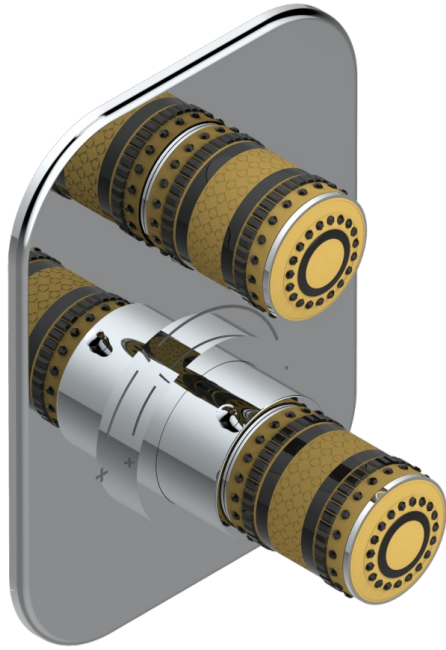

# MONTE CARLO, GOLD PORCELAIN

U8B-5300BE

Trim for THG thermostat 1 volume control, rough part supplied with fixing box ref.5 300AE/US

THG<sup>®</sup>  
PARIS

## CHARACTERISTIC

- Built-in thermostatic cover for 5300AE - 5300AE/W - 5300AE/US with 1 no. 3/4" output
- Requires concealed thermostat réf 5300AE - 5300AE/W - 5300AE/US
- For shower 1 function
- Temperature control knob with security stop at 38°C
- Solid brass plate and knob
- ASME : ASME A112.18.1-2011/CSA B125.1-11
- DVGW : DW-6512CQ0608

## RELATED SKU'S

- Ref. G00-5300AE/US 3/4" THG thermostat, 60 l/mn with wax cartridge, with valve delivered, with a built-in box, no trim
- Ref. G00-5100G Reinforced stop ring for THG thermostatic with fixing set