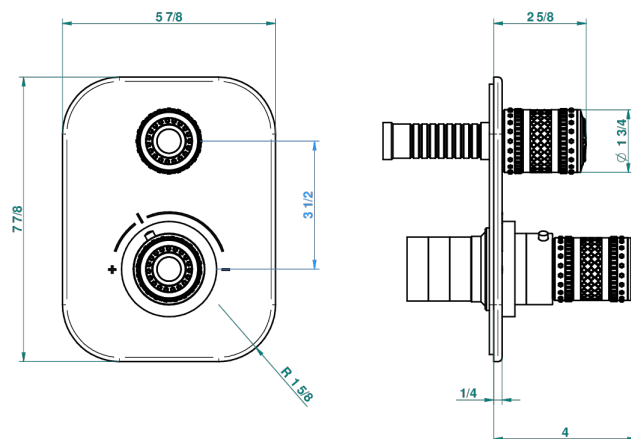

MONTE CARLO, GOLD PORCELAIN

U8B-5300BE

Trim for THG thermostat 1 volume control, rough part supplied with fixing box ref.5 300AE/US

Compatible with

5300AE
5300AE/US
5300AE/W

Boite / Box Joint Plaque / Seal Plate Tube

59702

22/11/2017

CHARACTERISTIC

- Built-in thermostatic cover for 5300AE - 5300AE/W - 5300AE/US with 1 no. 3/4" output
- Requires concealed thermostat réf 5300AE - 5300AE/W - 5300AE/US
- For shower 1 function
- Temperature control knob with security stop at 38°C
- Solid brass plate and knob
- ASME : ASME A112.18.1-2011/CSA B125.1-11
- DVGW : DW-6512CQ0608

STANDARDS

RELATED SKU'S

- Ref. G00-5300AE/US 3/4" THG thermostat, 60 l/mn with wax cartridge, with valve delivered, with a built-in box, no trim
- Ref. G00-5100G Reinforced stop ring for THG thermostatic with fixing set