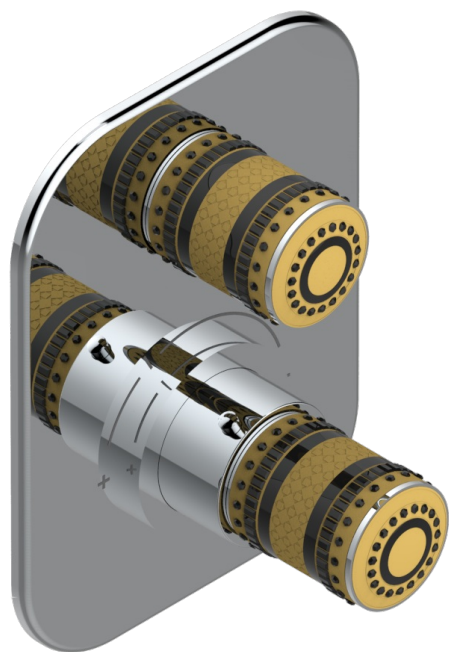

MONTE CARLO, GOLD PORCELAIN

U8B-5300BE

Trim for THG thermostat 1 volume control, rough part supplied with fixing box ref.5 300AE/US

Compatible with

5300AE
5300AE/US
5300AE/W

Boite / Box Joint Plaque / Seal Plate Tube

59702

22/11/2017

CHARACTERISTIC

- Built-in thermostatic cover for 5300AE - 5300AE/W - 5300AE/US with 1 no. 3/4" output
- Requires concealed thermostat réf 5300AE - 5300AE/W - 5300AE/US
- For shower 1 function
- Temperature control knob with security stop at 38°C
- Solid brass plate and knob
- ASME : ASME A112.18.1-2011/CSA B125.1-11
- DVGW : DW-6512CQ0608

STANDARDS

RELATED SKU'S

- Ref. G00-5300AE/US 3/4" THG thermostat, 60 l/mn with wax cartridge, with valve delivered, with a built-in box, no trim
- Ref. G00-5100G Reinforced stop ring for THG thermostatic with fixing set