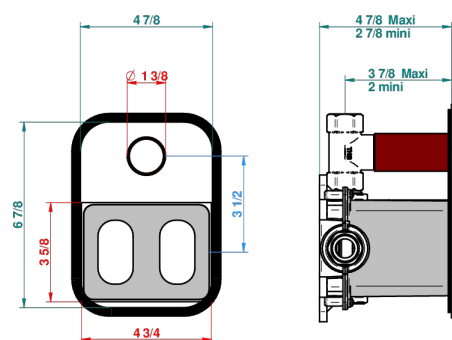

MONTE CARLO, GOLD PORCELAIN

U8B-5300BE

Trim for THG thermostat 1 volume control, rough part supplied with fixing box ref.5 300AE/US

Compatible with

5300AE
5300AE/US
5300AE/W

Boite / Box Joint Plaque / Seal Plate Tube

59702

22/11/2017

CHARACTERISTIC

- Built-in thermostatic cover for 5300AE - 5300AE/W - 5300AE/US with 1 no. 3/4" output
- Requires concealed thermostat réf 5300AE - 5300AE/W - 5300AE/US
- For shower 1 function
- Temperature control knob with security stop at 38°C
- Solid brass plate and knob
- ASME : ASME A112.18.1-2011/CSA B125.1-11
- DVGW : DW-6512CQ0608

STANDARDS

RELATED SKU'S

- Ref. G00-5300AE/US 3/4" THG thermostat, 60 l/mn with wax cartridge, with valve delivered, with a built-in box, no trim
- Ref. G00-5100G Reinforced stop ring for THG thermostatic with fixing set