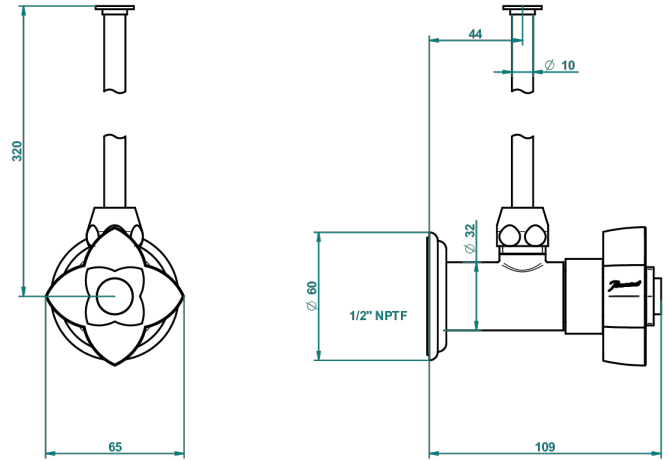

# PETALE DE CRISTAL - CRISTAL CLARO

U6A-181/SWC

Angle valve with 3/8 toiletsupply quick adaptator set

THG<sup>®</sup>  
PARIS

59669

20/06/2016

## CARACTERÍSTICAS

- Pétale de Cristal - cristal claro
- Angle valve with 3/8 toiletsupply quick adaptator set