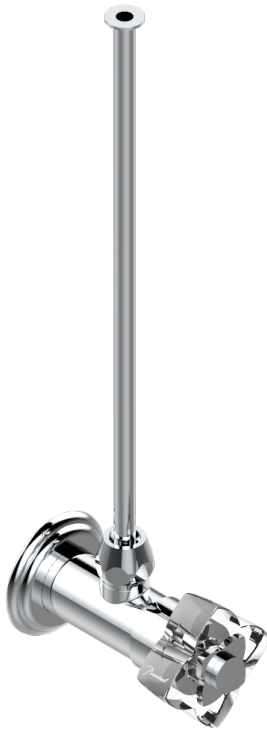

PETALE DE CRISTAL - CLEAR CRYSTAL

U6A-181/SWC

Angle supply valve with 3/8" adaptor set for toilet

THG[®]
PARIS

59669

20/06/2016

CHARACTERISTIC

- Pétale de Cristal - Clear crystal
- Angle supply valve with 3/8" adaptor set for toilet

AVAILABLE FINITIONS

Black ceram - D30
Blush PVD - H62
Brass color PVD - H49
Brown bronze color PVD - F33
Chrome polished - A02
Chrome polished / gold polished - G02

Copper antique matt, coated - H07
Gold color PVD - H52
Gold mat - F07
Gold polished - F01
Graphite PVD - H64
Light coated bronze - D01

Matt Umber PVD - H67
Matt blush PVD - H60
Matt brass color PVD - H50
Matt brown bronze color PVD - F34
Matt chrome (American satin) - C02
Matt gold color PVD - H53

Matt graphite PVD - H65
Matt nickel (American satin) - C01
Matt nickel color PVD - H56
Nickel antique / Sovereign - H28
Nickel color PVD - H55
Nickel polished - B01

Soft gold - F30
Soft matt gold - F31
Umber PVD - H66