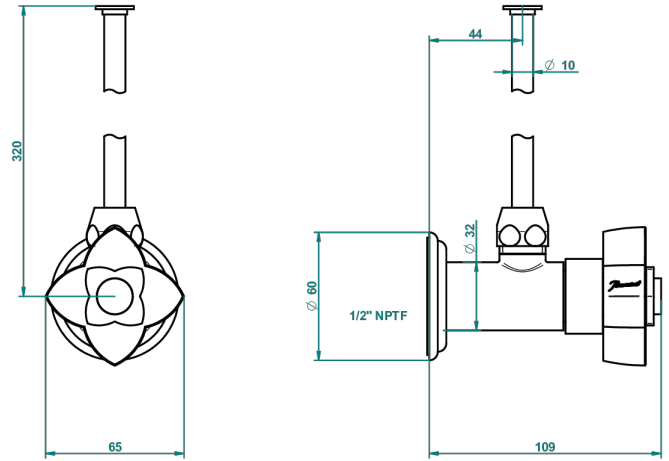

PETALE DE CRISTAL - CLEAR CRYSTAL

U6A-181/SWC

Angle supply valve with 3/8" adaptor set for toilet

THG[®]
PARIS

59669

20/06/2016

CHARACTERISTIC

- Pétale de Cristal - Clear crystal
- Angle supply valve with 3/8" adaptor set for toilet