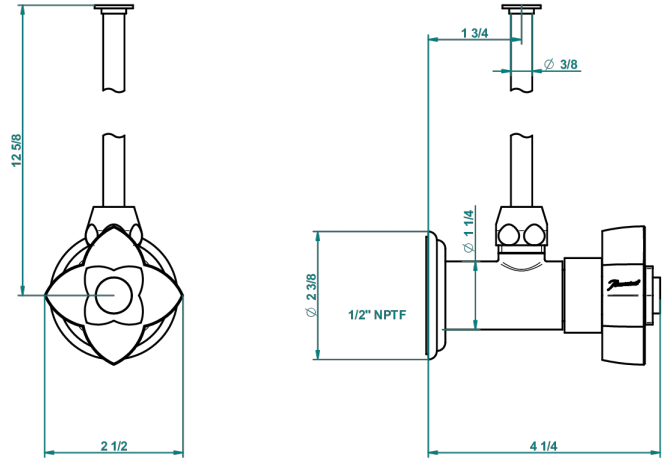

# PETALE DE CRISTAL - CRISTAL CLARO

U6A-181/SWC

Angle valve with 3/8 toiletsupply quick adaptator set

THG<sup>®</sup>  
PARIS

59669

20/06/2016

## CARACTERÍSTICAS

- Pétale de Cristal - cristal claro
- Angle valve with 3/8 toiletsupply quick adaptator set