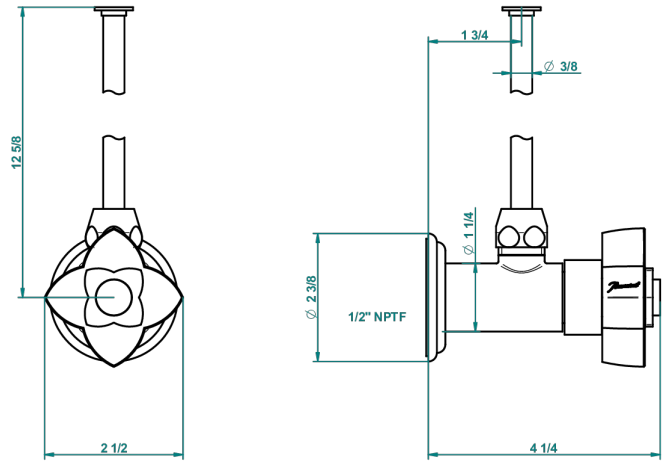

PETALE DE CRISTAL - CLEAR CRYSTAL

U6A-181/SWC

THG[®]
PARIS

Angle supply valve with 3/8" adaptor set for toilet

59669

20/06/2016

CHARACTERISTIC

- Pétale de Cristal - Clear crystal
- Angle supply valve with 3/8" adaptor set for toilet