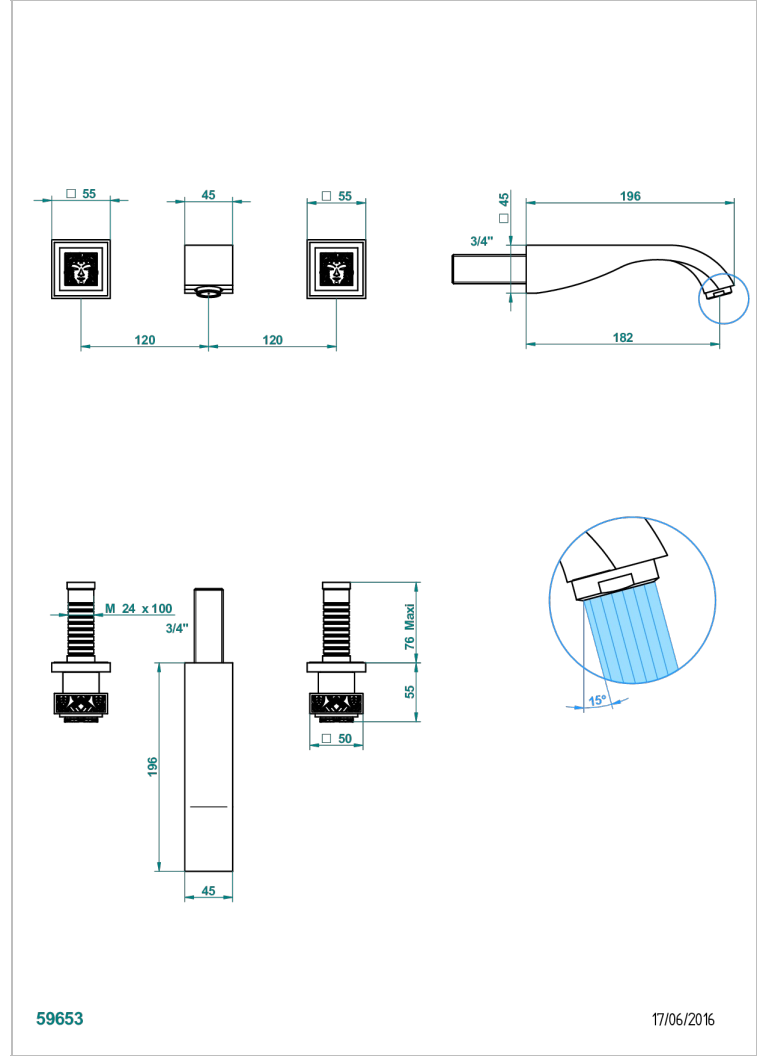

MASQUE DE FEMME LUNAIRE

A2R-40GBUS

Trim for wall mounted 3-hole lavatory set only

THG[®]
PARIS

CHARACTERISTIC

- Masque de Femme Lunaire
- Trim for wall mounted 3-hole lavatory set only

TECHNICAL SPECS

- Recommandé : 3 bars (max. 5 bars) - Advised : 43,5 psi (max. 72 psi)
- 5,7 l/min à 3 bars (1.5 gpm at 43.5 psi)

RELATED SKU'S

- Ref. G00-40AM/US Rough parts for wall set (one counter clockwise and one clockwise cartridges)

AVAILABLE FINITIONS

Black ceram - D30
Chrome polished - A02
Chrome polished / gold polished - G02
Gold mat - F07
Gold polished - F01
Matt chrome (American satin) - C02