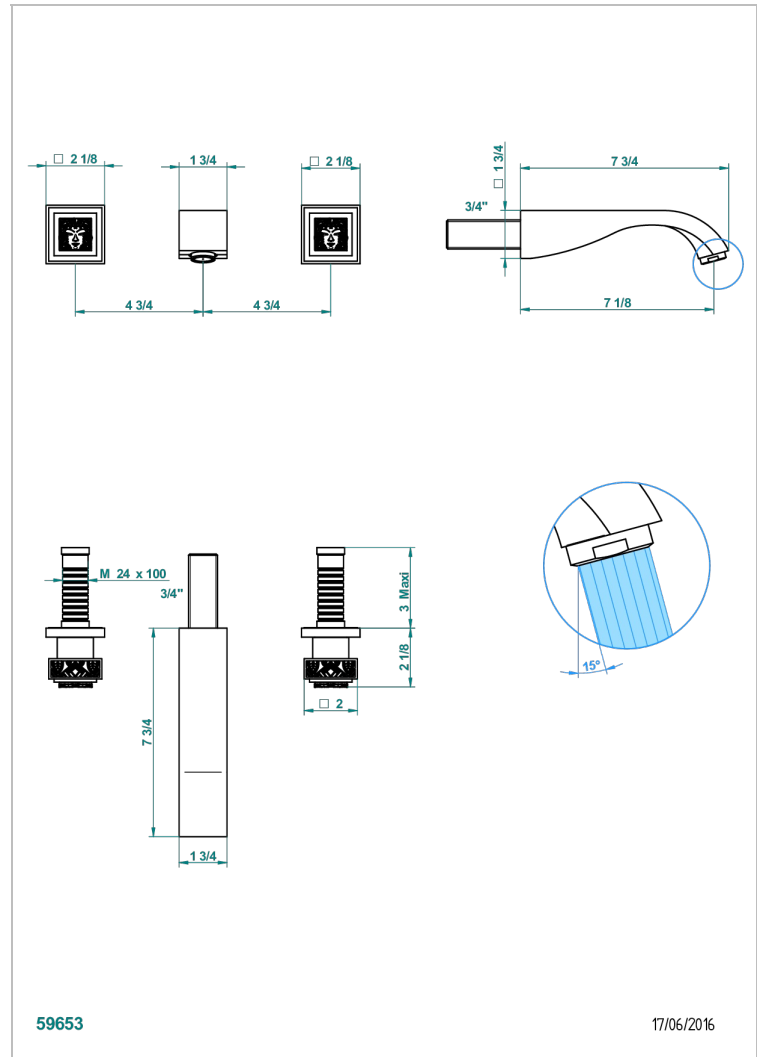

# MASQUE DE FEMME LUNAIRE

A2R-40GBUS

Trim for wall mounted 3-hole lavatory set only

THG<sup>®</sup>  
PARIS

59653

17/06/2016

## CHARACTERISTIC

- Masque de Femme Lunaire
- Trim for wall mounted 3-hole lavatory set only

## TECHNICAL SPECS

- Recommandé : 3 bars (max. 5 bars) - Advised : 43,5 psi (max. 72 psi)
- 5,7 l/min à 3 bars (1.5 gpm at 43.5 psi)

## RELATED SKU'S

- Ref. G00-40AM/US Rough parts for wall set (one counter clockwise and one clockwise cartridges)