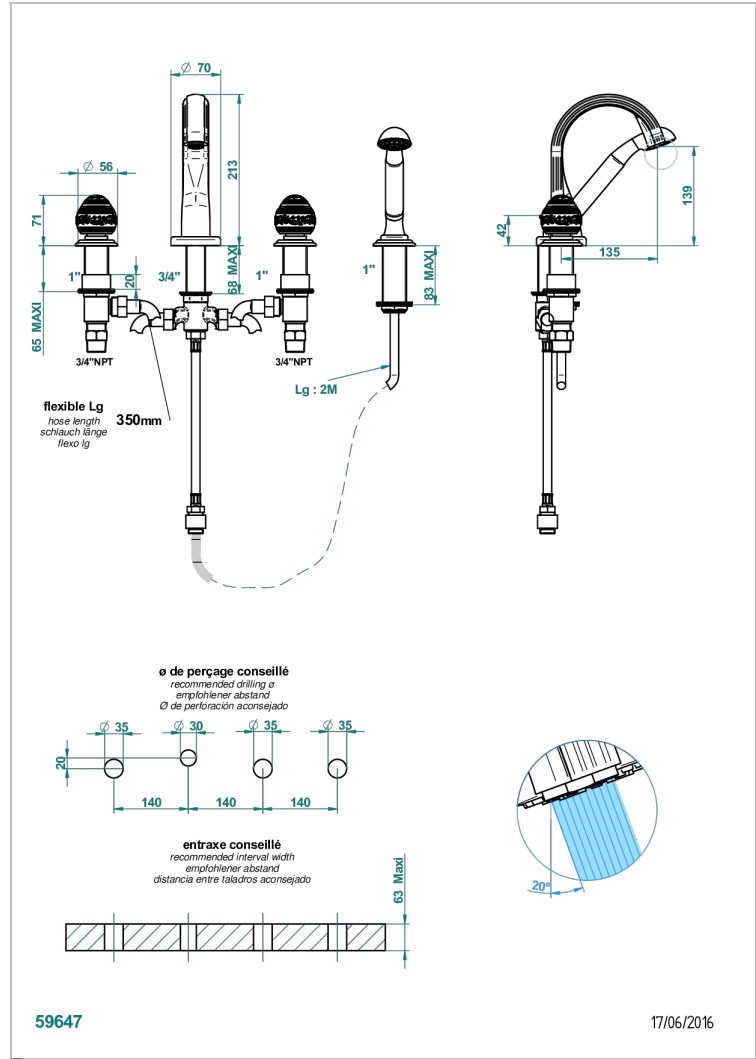

# MARQUISE GOLD DECOR

A7F-112BUS

Roman tub set with diverter spout and handshower, 3/4" valves