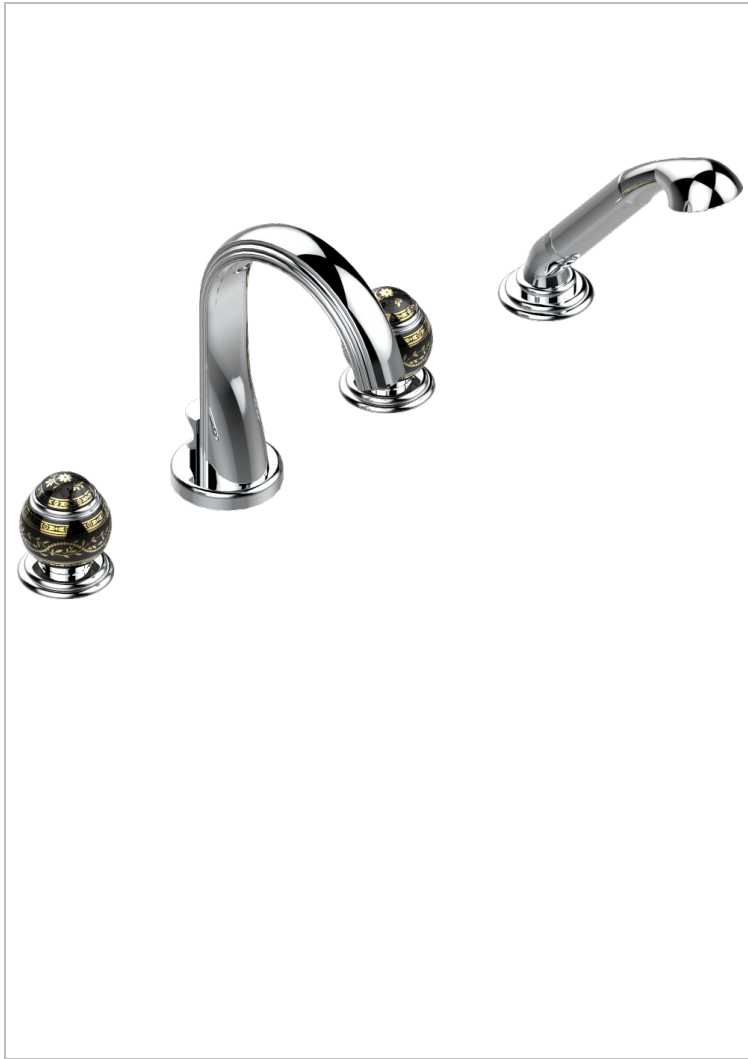

# MARQUISE GOLD DECOR

A7F-112BUS

Roman tub set with diverter spout and handshower, 3/4" valves

Nickel color PVD - H55

Nickel polished - B01

Soft gold - F30

Soft matt gold - F31

Umber PVD - H66