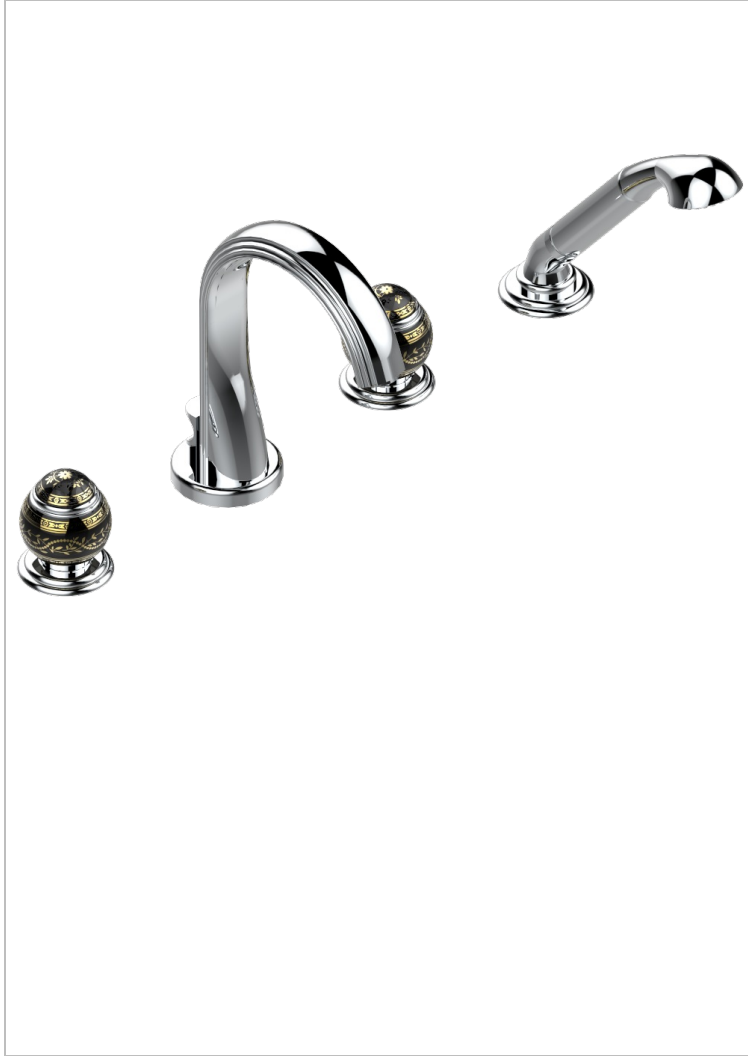

# MARQUISE GOLD DECOR

A7F-112BUS

Roman tub set with diverter spout and handshower, 3/4" valves

THG<sup>®</sup>  
PARIS

Nickel color PVD - H55

Nickel polished - B01

Soft gold - F30

Soft matt gold - F31

Umber PVD - H66