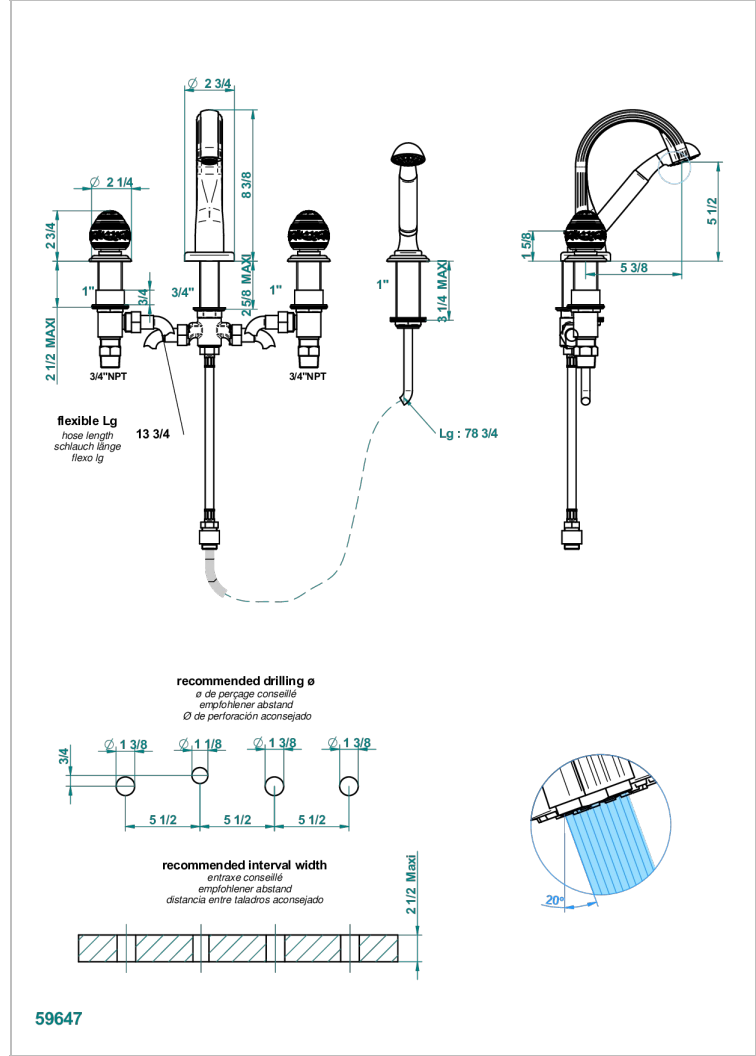

# MARQUISE GOLD DECOR

A7F-112BUS

Roman tub set with diverter spout and handshower, 3/4" valves

THG<sup>®</sup>  
PARIS