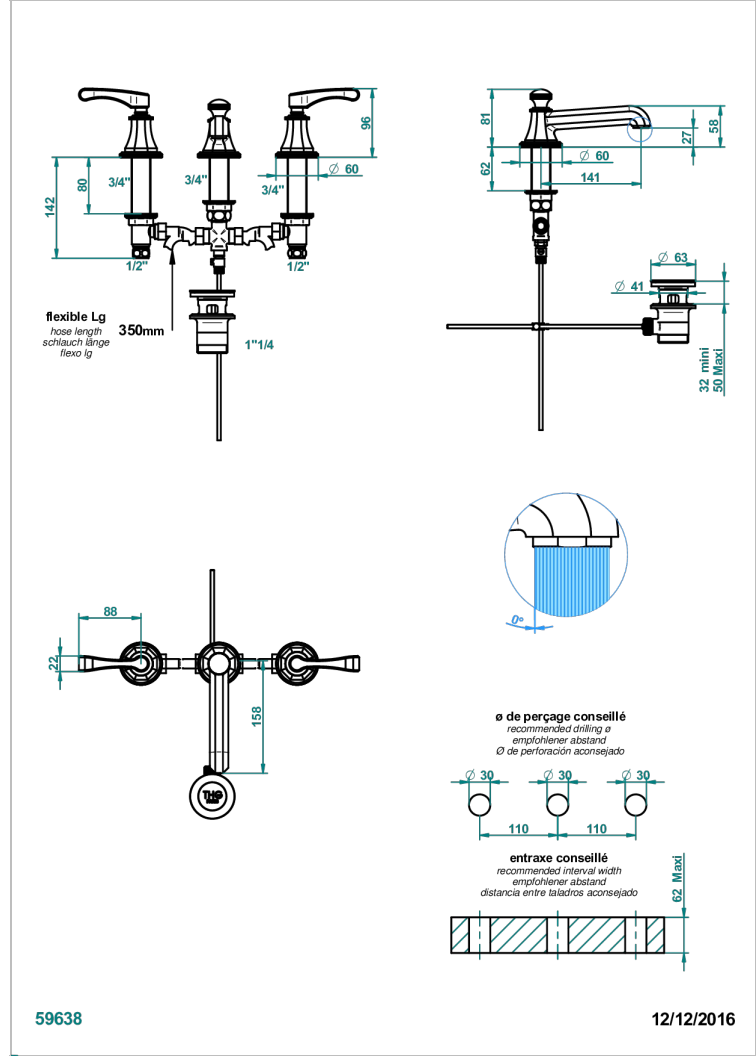

ART DECO WITH LEVER

A55-151M/W

Rim mounted 3-hole basin mixer with waste for marble - WRAS approved

CHARACTERISTIC

- WRAS : 2109367

STANDARDS

AVAILABLE FINITIONS

- | | | | | |
|------------------------------|-----------------------------------|----------------------------------|--|--|
| Antique nickel - H28 | Graphite PVD - H64 | Matt chrome - C02 | Natural smoked Brass - A13 | Soft gold - F30 |
| Black ceram - D30 | Lacquered light bronze - D01 | Matt gold - F07 | Nickel color PVD - H55 | Soft matt gold - F31 |
| Blush PVD - H62 | Matt Umber PVD - H67 | Matt gold color PVD - H53 | Polished chrome (color finish) - A02 | Umber PVD - H66 |
| Brass color PVD - H49 | Matt blush PVD - H60 | Matt graphite PVD - H65 | Polished chrome / Polished gold (color finish) - G02 | Varnished matt antique red copper (color finish) - H07 |
| Brown bronze color PVD - F33 | Matt brass color PVD - H50 | Matt nickel (color finish) - C01 | Polished gold (color finish) - F01 | |
| Gold color PVD - H52 | Matt brown bronze color PVD - F34 | Matt nickel color PVD - H56 | Polished nickel - B01 | |