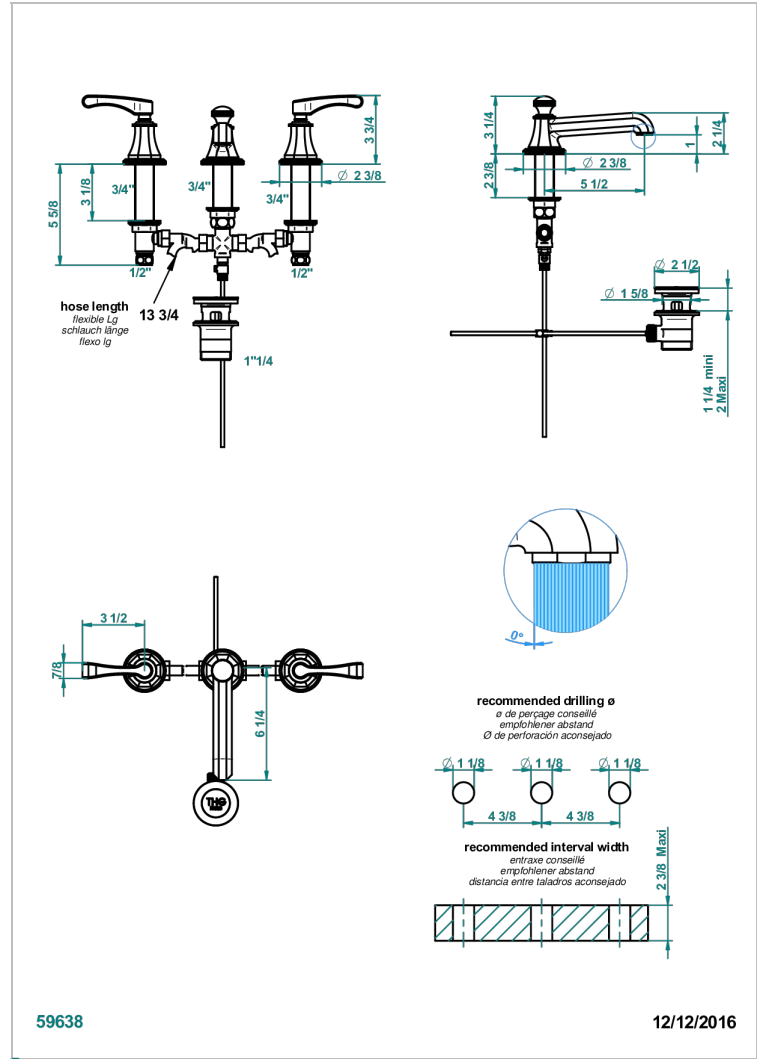

ART DECO WITH LEVER

A55-151M/W

Rim mounted 3-hole basin mixer with waste for marble - WRAS approved

CHARACTERISTIC

- WRAS : 2109367

STANDARDS

AVAILABLE FINITIONS

Antique nickel - H28
Black ceram - D30
Blush PVD - H62
Brass color PVD - H49
Brown bronze color PVD - F33
Gold color PVD - H52