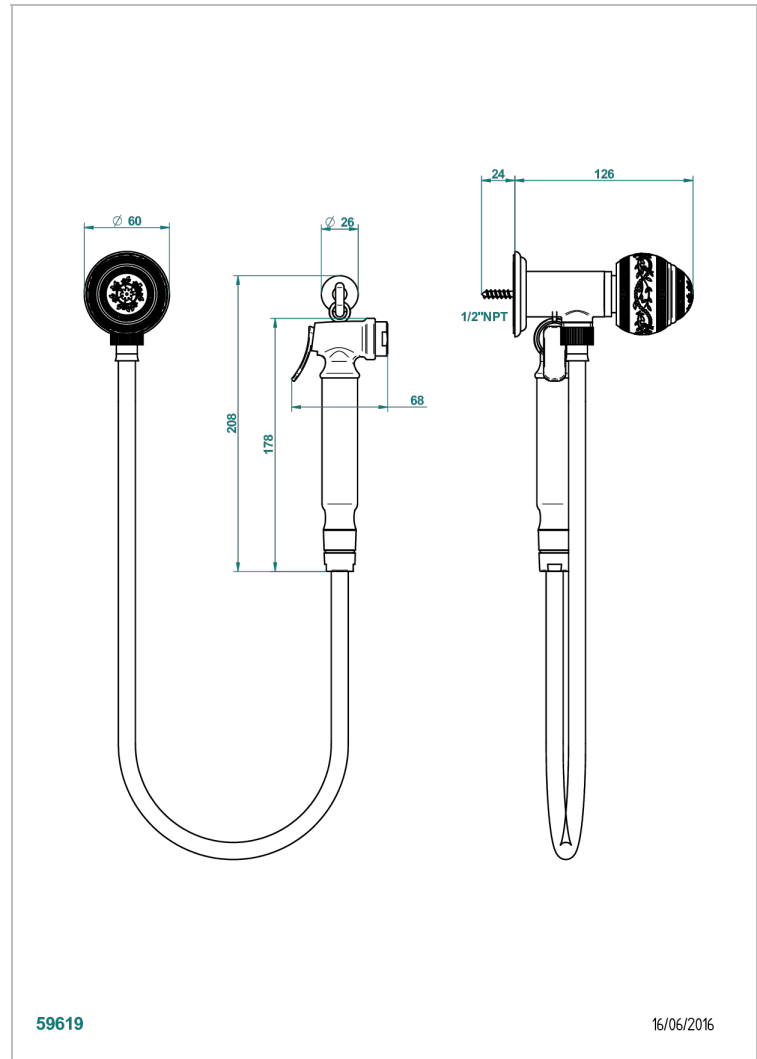

MARQUISE GOLD DECOR

A7F-5840/8US

Handheld spray bidet with hose, elbow and hook

THG[®]
PARIS

59619

16/06/2016

CHARACTERISTIC

- Marquise Gold decor
- Handheld spray bidet with hose, elbow and hook

AVAILABLE FINITIONS

- Chrome polished - A02
- Chrome polished / gold polished - G02
- Gold polished - F01
- Nickel polished - B01