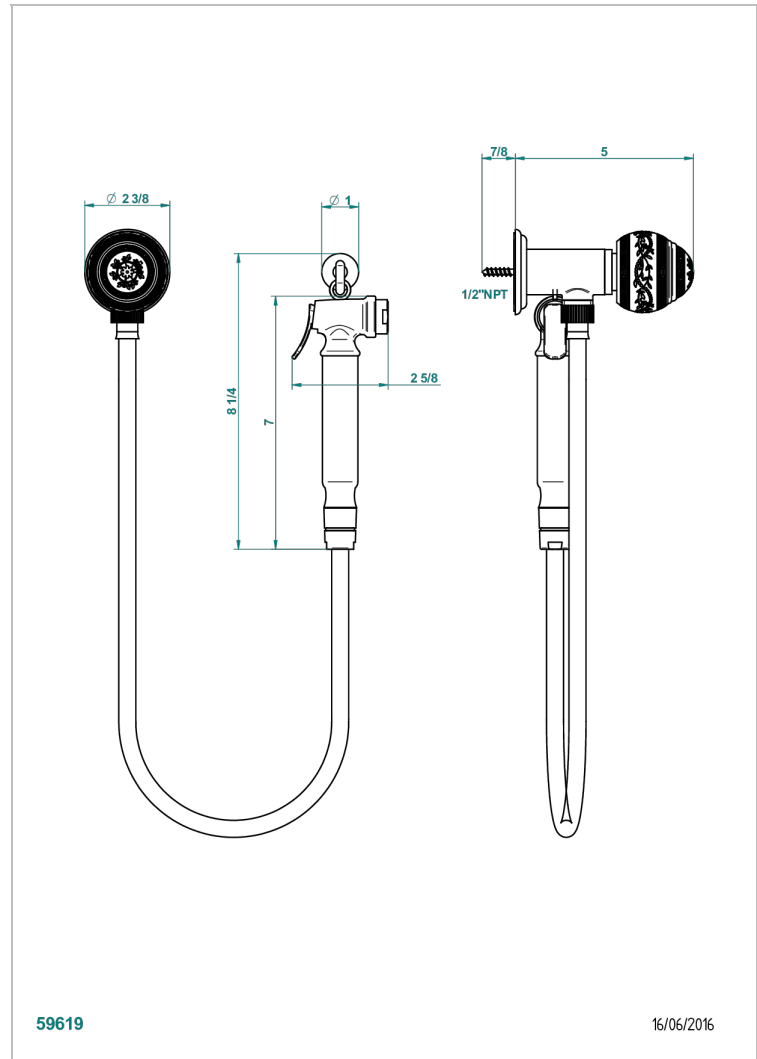

MARQUISE GOLD DECOR

A7F-5840/8US

Handheld spray bidet with hose, elbow and hook

THG[®]
PARIS

CHARACTERISTIC

- Marquise Gold decor
- Handheld spray bidet with hose, elbow and hook

AVAILABLE FINITIONS

Chrome polished - A02

Chrome polished / gold polished - G02

Gold polished - F01

Nickel polished - B01