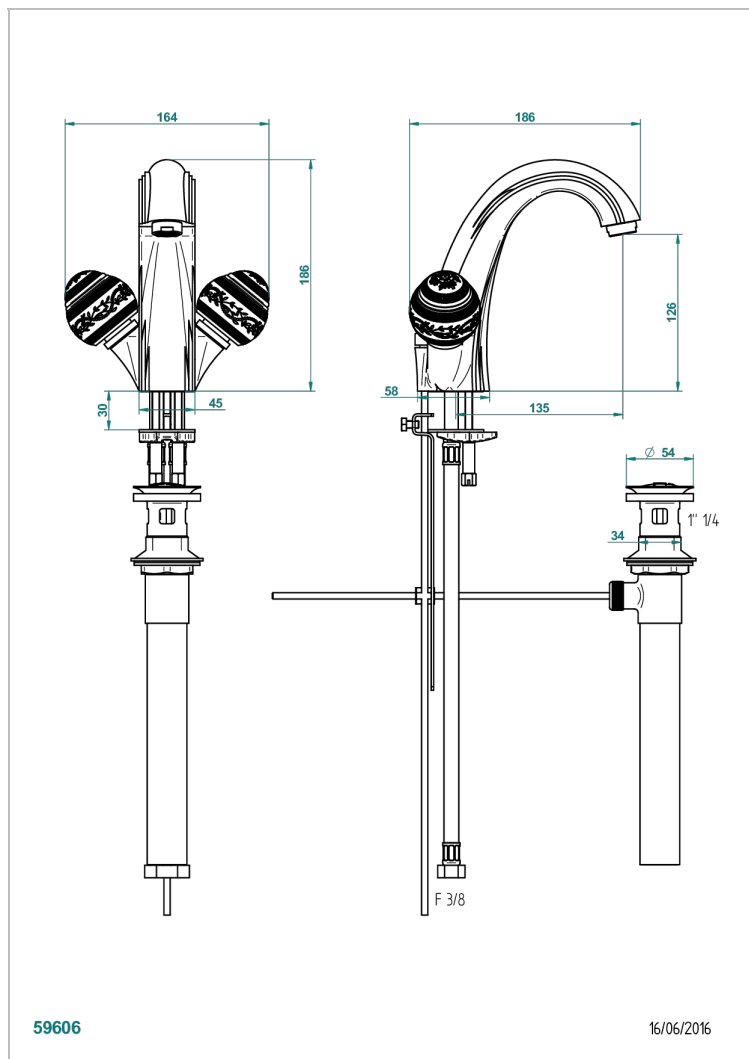

MARQUISE GOLD DECOR

A7F-2155/US

Single hole lavatory set with drain

THG[®]
PARIS

CHARACTERISTIC

- Marquise Gold decor
- Single hole lavatory set with drain

AVAILABLE FINITIONS

Black ceram - D30