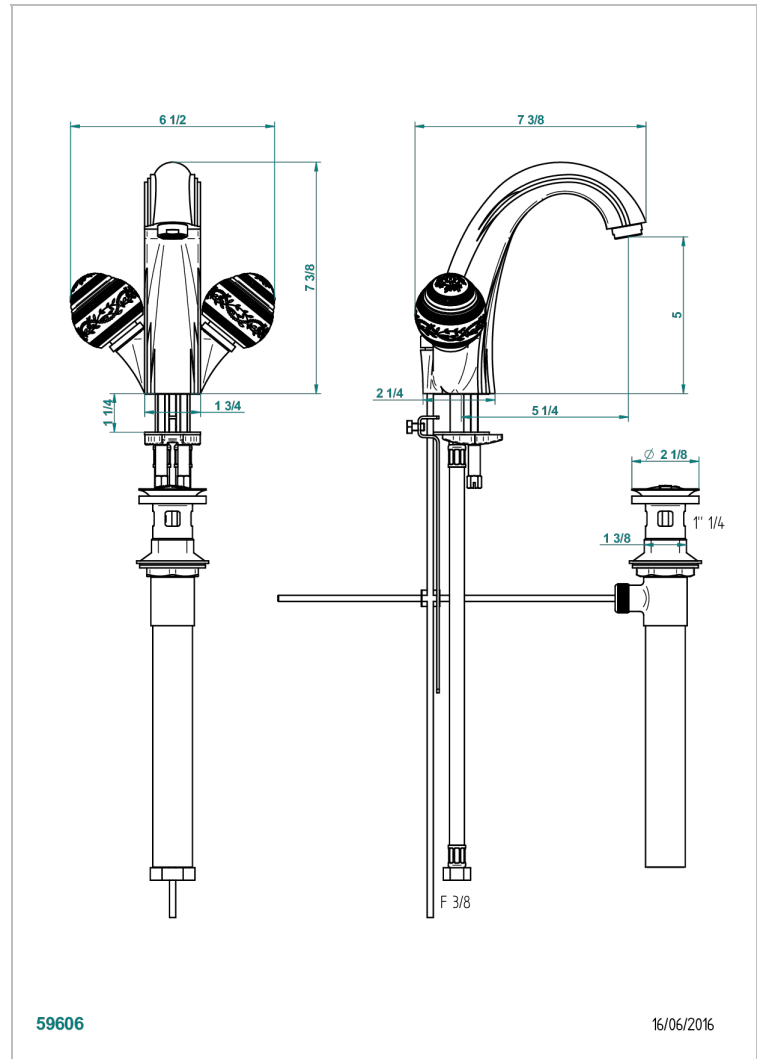

# MARQUISE GOLD DECOR

A7F-2155/US

Single hole lavatory set with drain

THG<sup>®</sup>  
PARIS

## CHARACTERISTIC

- Marquise Gold decor
- Single hole lavatory set with drain