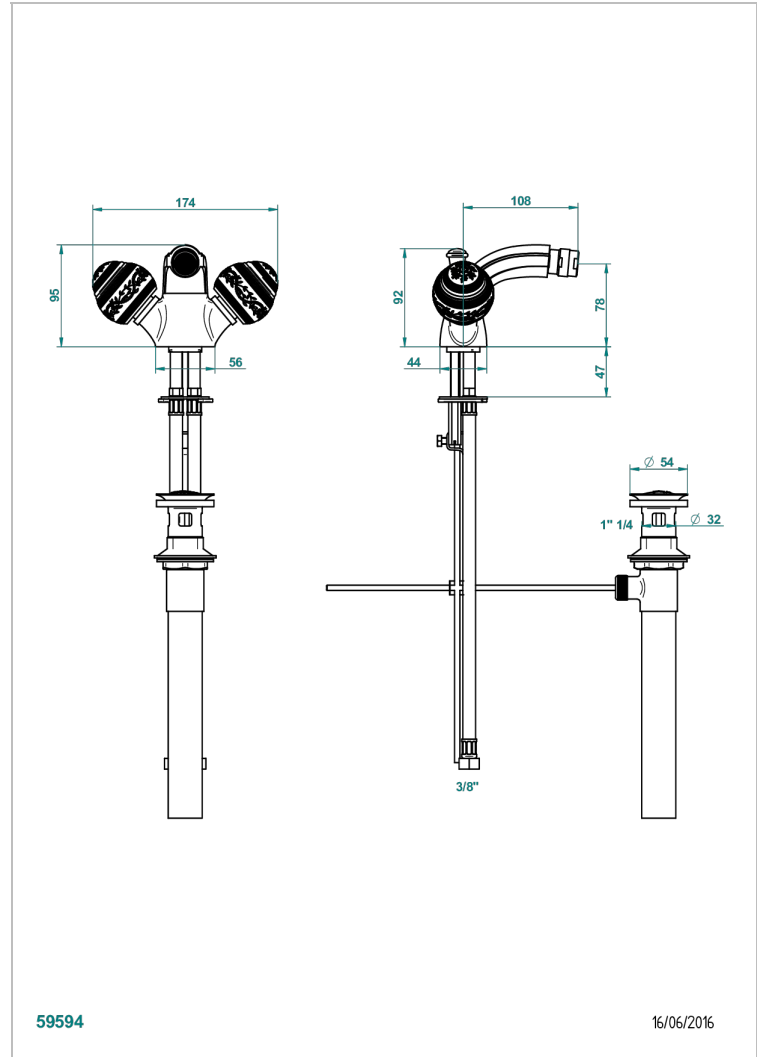

MARQUISE GOLD DECOR

A7F-3202/US

Single hole bidet faucet with drain

THG[®]
PARIS

59594

16/06/2016

CHARACTERISTIC

- ASME : ASME A112.18.1-2011/CSA B125.1-11

Nickel antique / Sovereign - H28

Nickel color PVD - H55

Nickel polished - B01

Soft gold - F30

Soft matt gold - F31

Umber PVD - H66