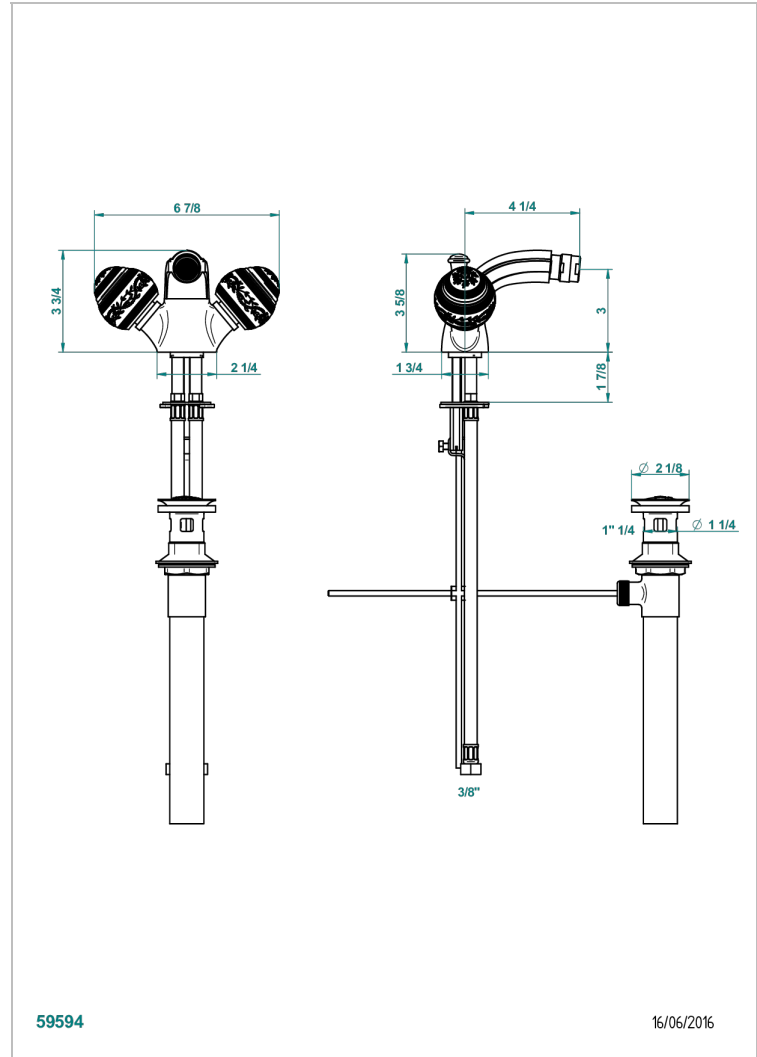

MARQUISE GOLD DECOR

A7F-3202/US

Single hole bidet faucet with drain

CHARACTERISTIC

- ASME : ASME A112.18.1-2011/CSA B125.1-11

STANDARDS

AVAILABLE FINITIONS

Black ceram - D30