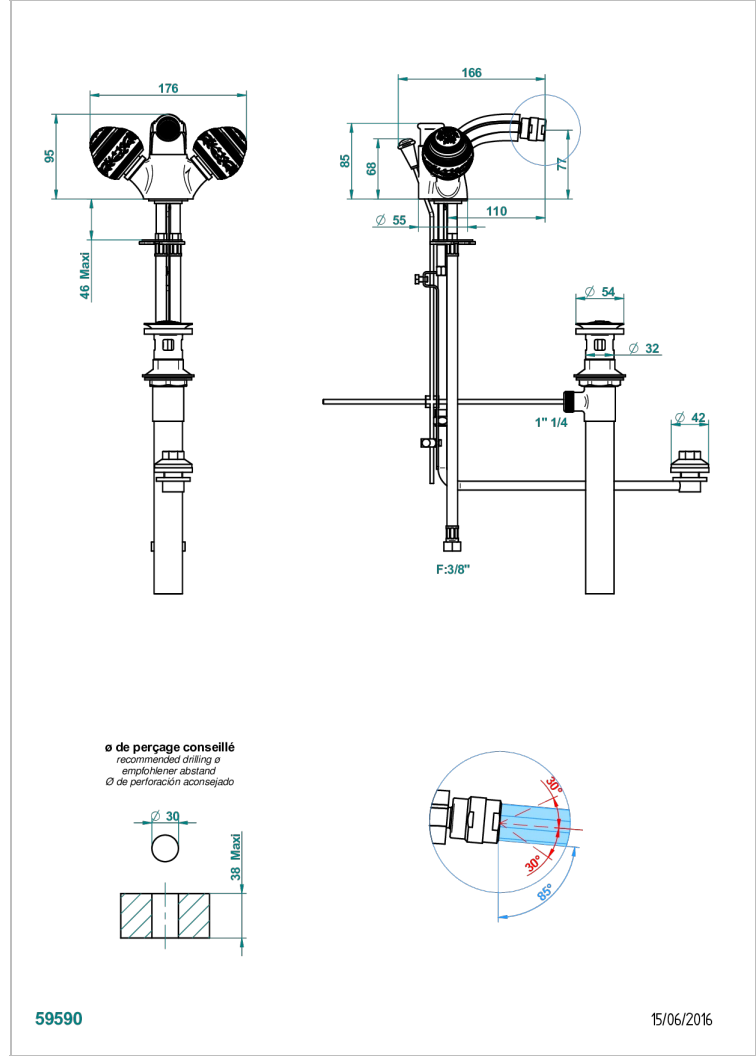

MARQUISE DECORACION EN ORO

A7F-3205/2US

Single hole 2 handle bidet faucet, integral diverter for vertical spray with drain

CARACTERÍSTICAS

- Marquise decoración en oro
- Single hole 2 handle bidet faucet, integral diverter for vertical spray with drain