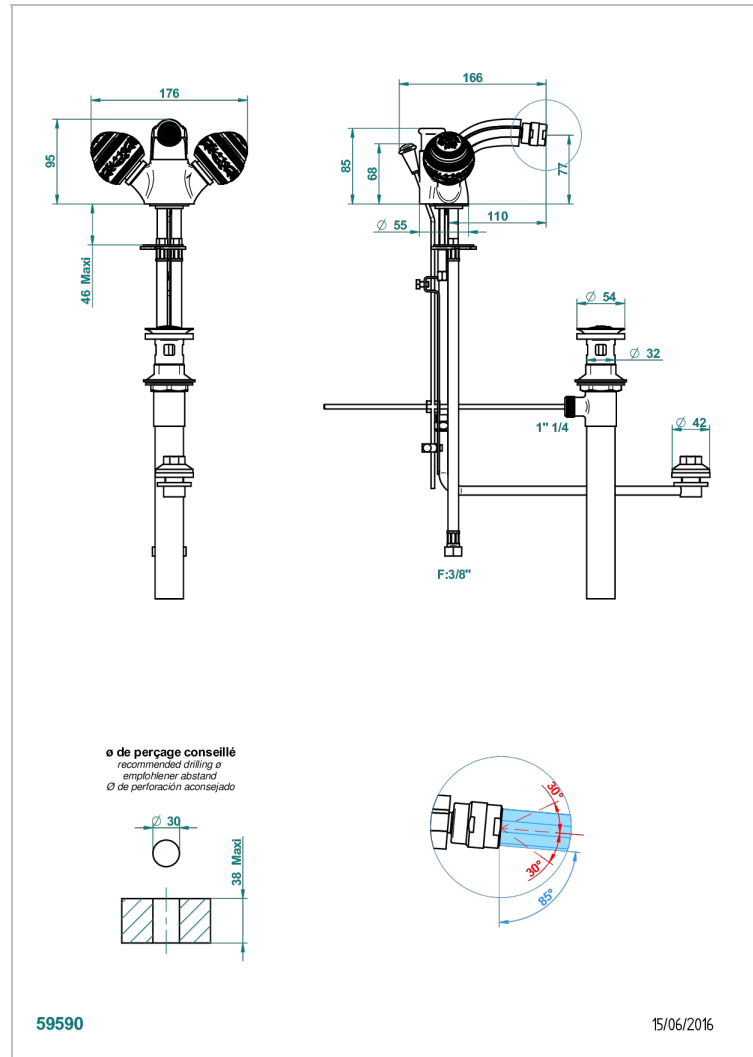

# MARQUISE GOLD DECOR

A7F-3205/2US

Single hole bidet faucet, integral diverter for vertical spray with drain

## CHARACTERISTIC

- Marquise Gold decor
- Single hole bidet faucet, integral diverter for vertical spray with drain