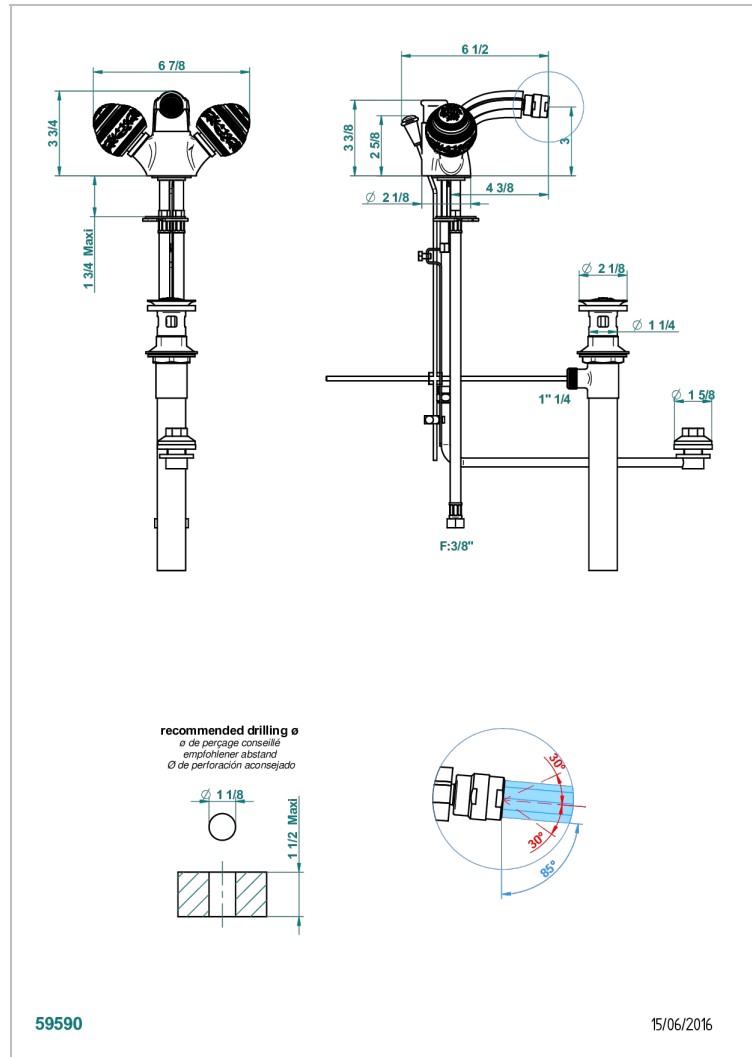

MARQUISE DECORACION EN ORO

A7F-3205/2US

Single hole 2 handle bidet faucet, integral diverter for vertical spray with drain

CARACTERÍSTICAS

- Marquise decoración en oro
- Single hole 2 handle bidet faucet, integral diverter for vertical spray with drain