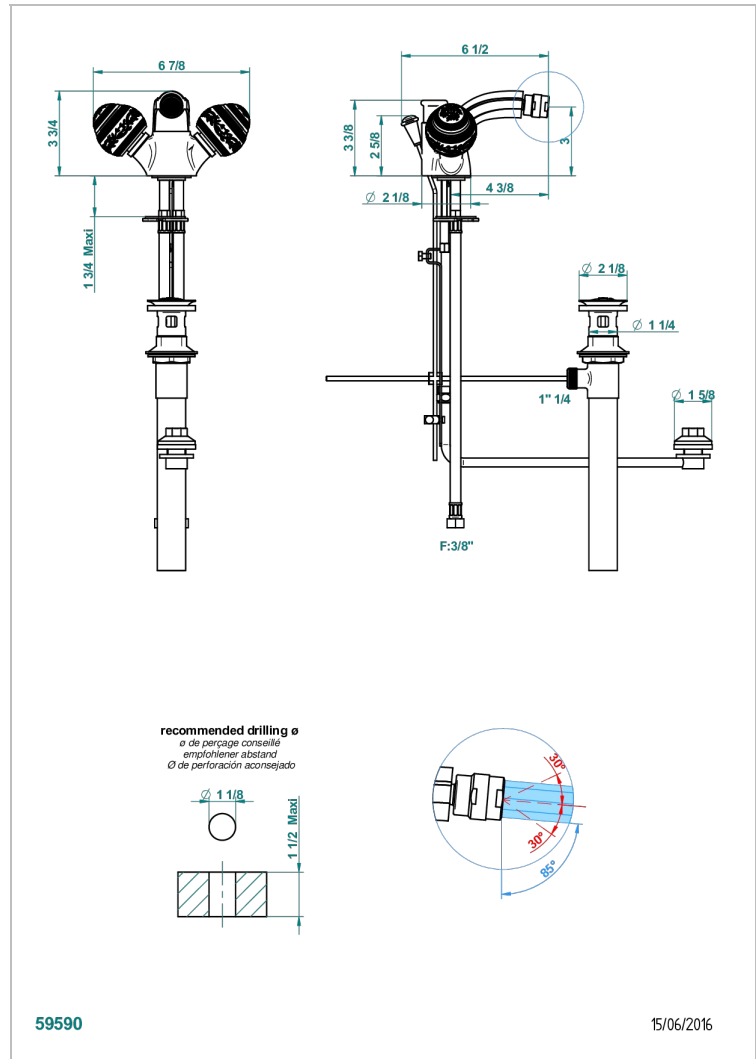

MARQUISE GOLD DECOR

A7F-3205/2US

THG[®]
PARIS

Single hole bidet faucet, integral diverter for vertical spray with drain

CHARACTERISTIC

- Marquise Gold decor
- Single hole bidet faucet, integral diverter for vertical spray with drain