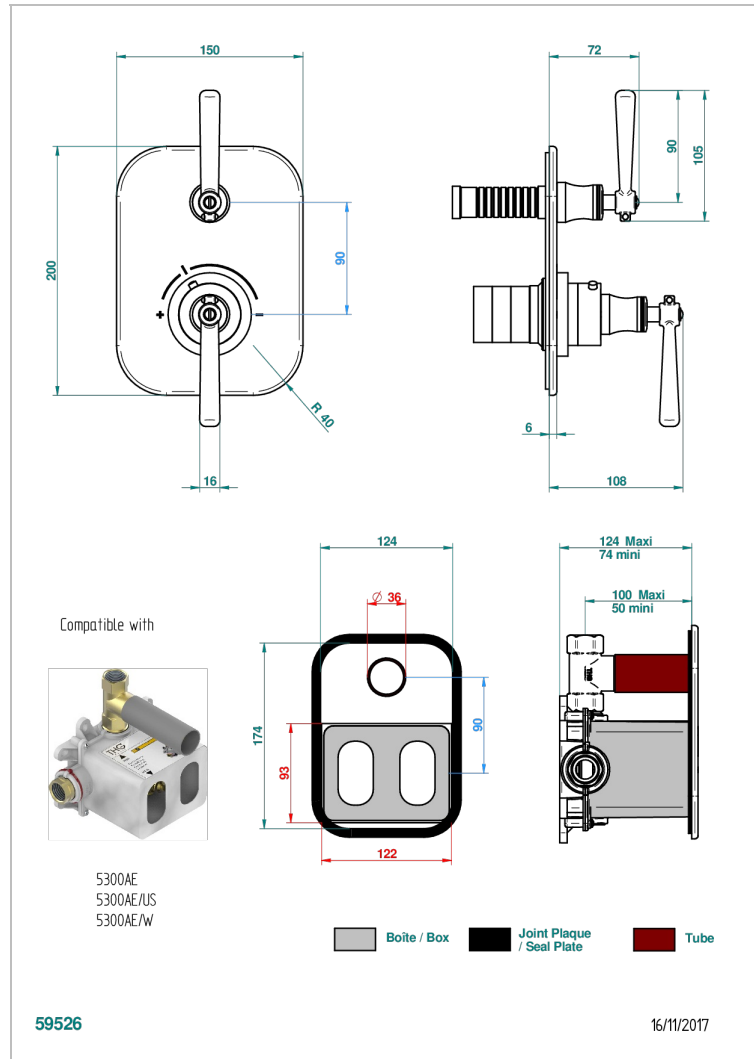

BEAUBOURG WITH LEVER HANDLES

G7B-5300BE

Trim for THG thermostat 1 volume control, rough part supplied with fixing box ref.5 300AE/US

CHARACTERISTIC

- Built-in thermostatic cover for 5300AE - 5300AE/W - 5300AE/US with 1 no. 3/4" output
- Requires concealed thermostat réf 5300AE - 5300AE/W - 5300AE/US
- For shower 1 function
- Temperature control knob with security stop at 38°C
- Solid brass plate and knob
- ASME : ASME A112.18.1-2011/CSA B125.1-11
- DVGW : DW-6512CQ0608

STANDARDS

RELATED SKU'S

- Ref. G00-5300AE/US 3/4" THG thermostat, 60 l/mn with wax cartridge, with valve delivered, with a built-in box, no trim
- Ref. G00-5100G Reinforced stop ring for THG thermostatic with fixing set