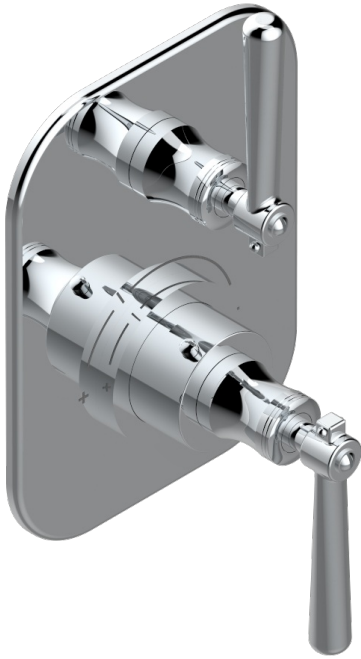

BEAUBOURG WITH LEVER HANDLES

G7B-5300BE

Trim for THG thermostat 1 volume control, rough part supplied with fixing box ref.5 300AE/US

CHARACTERISTIC

- Built-in thermostatic cover for 5300AE - 5300AE/W - 5300AE/US with 1 no. 3/4" output
- Requires concealed thermostat réf 5300AE - 5300AE/W - 5300AE/US
- For shower 1 function
- Temperature control knob with security stop at 38°C
- Solid brass plate and knob
- ASME : ASME A112.18.1-2011/CSA B125.1-11
- DVGW : DW-6512CQ0608

STANDARDS

RELATED SKU'S

- Ref. G00-5300AE/US 3/4" THG thermostat, 60 l/mn with wax cartridge, with valve delivered, with a built-in box, no trim
- Ref. G00-5100G Reinforced stop ring for THG thermostatic with fixing set