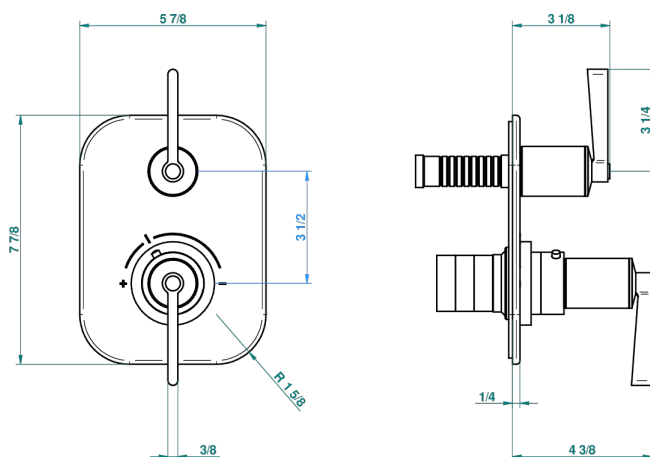

FAUBOURG METAL WITH LEVER HANDLES

G2U-5300BE

Trim for THG thermostat 1 volume control, rough part supplied with fixing box ref.5 300AE/US

Compatible with

5300AE
5300AE/US
5300AE/W

59515

16/11/2017

CHARACTERISTIC

- Built-in thermostatic cover for 5300AE - 5300AE/W - 5300AE/US with 1 no. 3/4" output
- Requires concealed thermostat réf 5300AE - 5300AE/W - 5300AE/US
- For shower 1 function
- Temperature control knob with security stop at 38°C
- Solid brass plate and knob
- ASME : ASME A112.18.1-2011/CSA B125.1-11
- DVGW : DW-6512CQ0608

STANDARDS

RELATED SKU'S

- Ref. G00-5300AE/US 3/4" THG thermostat, 60 l/mn with wax cartridge, with valve delivered, with a built-in box, no trim
- Ref. G00-5100G Reinforced stop ring for THG thermostatic with fixing set