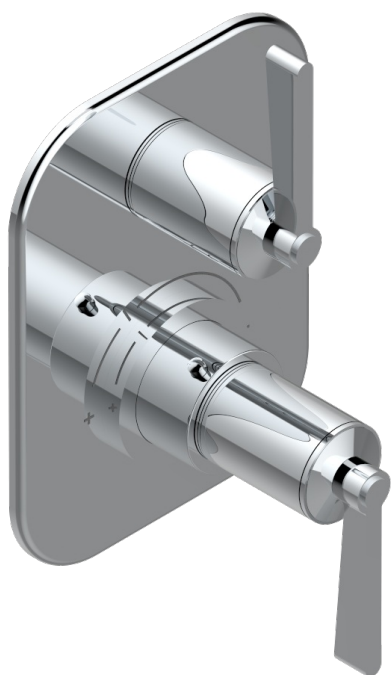

FAUBOURG METAL WITH LEVER HANDLES

G2U-5300BE

Trim for THG thermostat 1 volume control, rough part supplied with fixing box ref.5 300AE/US

Compatible with

5300AE
5300AE/US
5300AE/W

59515

16/11/2017

CHARACTERISTIC

- Built-in thermostatic cover for 5300AE - 5300AE/W - 5300AE/US with 1 no. 3/4" output
- Requires concealed thermostat réf 5300AE - 5300AE/W - 5300AE/US
- For shower 1 function
- Temperature control knob with security stop at 38°C
- Solid brass plate and knob
- ASME : ASME A112.18.1-2011/CSA B125.1-11
- DVGW : DW-6512CQ0608

STANDARDS

RELATED SKU'S

- Ref. G00-5300AE/US 3/4" THG thermostat, 60 l/mn with wax cartridge, with valve delivered, with a built-in box, no trim
- Ref. G00-5100G Reinforced stop ring for THG thermostatic with fixing set