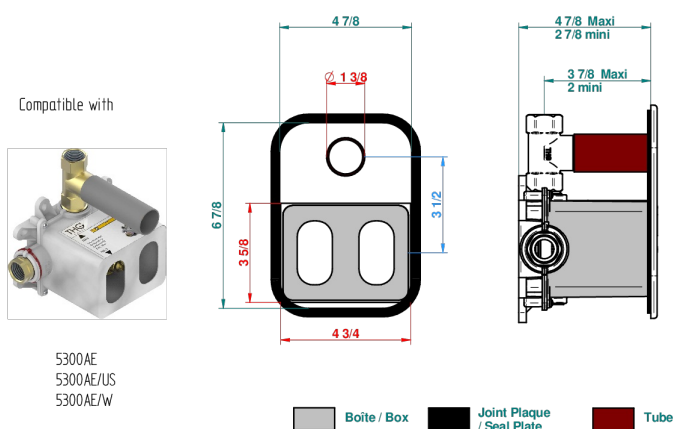

FAUBOURG METAL WITH LEVER HANDLES

G2U-5300BE

Trim for THG thermostat 1 volume control, rough part supplied with fixing box ref.5 300AE/US

Compatible with

5300AE
5300AE/US
5300AE/W

59515

16/11/2017

CHARACTERISTIC

- Built-in thermostatic cover for 5300AE - 5300AE/W - 5300AE/US with 1 no. 3/4" output
- Requires concealed thermostat réf 5300AE - 5300AE/W - 5300AE/US
- For shower 1 function
- Temperature control knob with security stop at 38°C
- Solid brass plate and knob
- ASME : ASME A112.18.1-2011/CSA B125.1-11
- DVGW : DW-6512CQ0608

STANDARDS

RELATED SKU'S

- Ref. G00-5300AE/US 3/4" THG thermostat, 60 l/mn with wax cartridge, with valve delivered, with a built-in box, no trim
- Ref. G00-5100G Reinforced stop ring for THG thermostatic with fixing set