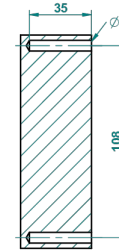

ITHAQUE GOLD DECOR

A7A-538A

Wall mounted WC paper holder without cover

THG®
PARIS

59514

23/02/2017

CHARACTERISTIC

- Ithaque Gold decor
- Wall mounted WC paper holder without cover

AVAILABLE FINITIONS

Antique nickel - H28
Black ceram - D30
Blush PVD - H62
Brass color PVD - H49
Brown bronze color PVD - F33
Gold color PVD - H52

Graphite PVD - H64
Lacquered light bronze - D01
Matt Umber PVD - H67
Matt blush PVD - H60
Matt brass color PVD - H50
Matt brown bronze color PVD - F34

Matt chrome - C02
Matt gold - F07
Matt gold color PVD - H53
Matt graphite PVD - H65
Matt nickel (color finish) - C01
Matt nickel color PVD - H56

Nickel color PVD - H55
Polished chrome (color finish) - A02
Polished chrome / Polished gold (color finish) - G02
Polished gold (color finish) - F01
Polished nickel - B01
Soft gold - F30

Soft matt gold - F31
Umber PVD - H66
Varnished matt antique red copper (color finish) - H07