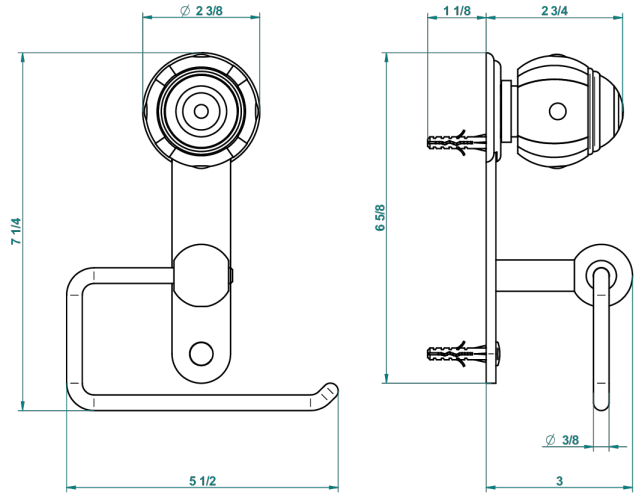

ITHAQUE GOLD DECOR

A7A-538A

Wall mounted WC paper holder without cover

59514

23/02/2017

CHARACTERISTIC

- Ithaque Gold decor
- Wall mounted WC paper holder without cover

AVAILABLE FINITIONS

Antique nickel - H28
Black ceram - D30
Blush PVD - H62
Brass color PVD - H49
Brown bronze color PVD - F33
Gold color PVD - H52

Graphite PVD - H64
Lacquered light bronze - D01
Matt Umber PVD - H67
Matt blush PVD - H60
Matt brass color PVD - H50
Matt brown bronze color PVD - F34

Matt chrome - C02
Matt gold - F07
Matt gold color PVD - H53
Matt graphite PVD - H65
Matt nickel (color finish) - C01
Matt nickel color PVD - H56

Nickel color PVD - H55
Polished chrome (color finish) - A02
Polished chrome / Polished gold (color finish) - G02
Polished gold (color finish) - F01
Polished nickel - B01
Soft gold - F30

Soft matt gold - F31
Umber PVD - H66
Varnished matt antique red copper (color finish) - H07