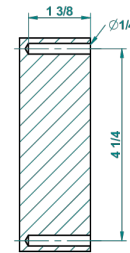

ITHAQUE GOLD DECOR

A7A-538A

Wall mounted WC paper holder without cover

59514

23/02/2017

CHARACTERISTIC

- Ithaque Gold decor
- Wall mounted WC paper holder without cover

AVAILABLE FINITIONS

Antique nickel - H28
Black ceram - D30
Blush PVD - H62
Brass color PVD - H49
Brown bronze color PVD - F33
Gold color PVD - H52

Graphite PVD - H64
Lacquered light bronze - D01
Matt Umber PVD - H67
Matt blush PVD - H60
Matt brass color PVD - H50
Matt brown bronze color PVD - F34

Matt chrome - C02
Matt gold - F07
Matt gold color PVD - H53
Matt graphite PVD - H65
Matt nickel (color finish) - C01
Matt nickel color PVD - H56

Nickel color PVD - H55
Polished chrome (color finish) - A02
Polished chrome / Polished gold (color finish) - G02
Polished gold (color finish) - F01
Polished nickel - B01
Soft gold - F30

Soft matt gold - F31
Umber PVD - H66
Varnished matt antique red copper (color finish) - H07