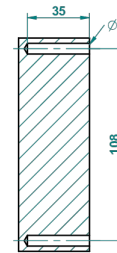

ITHAQUE GOLD DECOR

A7A-538A

Wall mounted WC paper holder without cover

THG®
PARIS

59514

23/02/2017

CHARACTERISTIC

- Ithaque Gold decor
- Wall mounted WC paper holder without cover

AVAILABLE FINITIONS

Antique nickel - H28
Black ceram - D30
Blush PVD - H62
Brass color PVD - H49
Brown bronze color PVD - F33
Gold color PVD - H52

Graphite PVD - H64
Lacquered light bronze - D01
Matt Umber PVD - H67
Matt blush PVD - H60
Matt brass color PVD - H50
Matt brown bronze color PVD - F34

Matt chrome - C02
Matt gold - F07
Matt gold color PVD - H53
Matt graphite PVD - H65
Matt nickel (color finish) - C01
Matt nickel color PVD - H56

Nickel color PVD - H55
Polished chrome (color finish) - A02
Polished chrome / Polished gold (color finish) - G02
Polished gold (color finish) - F01
Polished nickel - B01
Soft gold - F30

Soft matt gold - F31
Umber PVD - H66
Varnished matt antique red copper (color finish) - H07