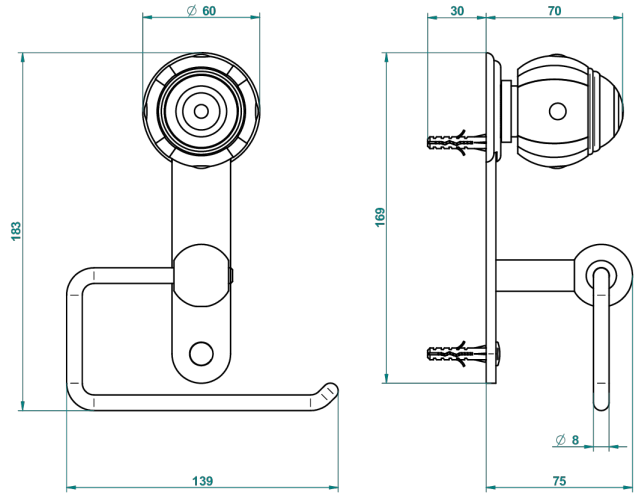

ITHAQUE GOLD DECOR

A7A-538A

Wall mounted WC paper holder without cover

THG®
PARIS

59514

23/02/2017

CHARACTERISTIC

- Ithaque Gold decor
- Wall mounted WC paper holder without cover

AVAILABLE FINITIONS

Antique nickel - H28
Black ceram - D30
Blush PVD - H62
Brass color PVD - H49
Brown bronze color PVD - F33
Gold color PVD - H52

Graphite PVD - H64
Lacquered light bronze - D01
Matt Umber PVD - H67
Matt blush PVD - H60
Matt brass color PVD - H50
Matt brown bronze color PVD - F34

Matt chrome - C02
Matt gold - F07
Matt gold color PVD - H53
Matt graphite PVD - H65
Matt nickel (color finish) - C01
Matt nickel color PVD - H56

Nickel color PVD - H55
Polished chrome (color finish) - A02
Polished chrome / Polished gold (color finish) - G02
Polished gold (color finish) - F01
Polished nickel - B01
Soft gold - F30

Soft matt gold - F31
Umber PVD - H66
Varnished matt antique red copper (color finish) - H07