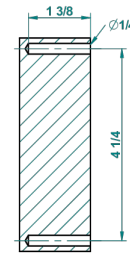

ITHAQUE GOLD DECOR

A7A-538A

Wall mounted WC paper holder without cover

59514

23/02/2017

CHARACTERISTIC

- Ithaque Gold decor
- Wall mounted WC paper holder without cover

AVAILABLE FINITIONS

Antique nickel - H28
Black ceram - D30
Blush PVD - H62
Brass color PVD - H49
Brown bronze color PVD - F33
Gold color PVD - H52

Graphite PVD - H64
Lacquered light bronze - D01
Matt Umber PVD - H67
Matt blush PVD - H60
Matt brass color PVD - H50
Matt brown bronze color PVD - F34

Matt chrome - C02
Matt gold - F07
Matt gold color PVD - H53
Matt graphite PVD - H65
Matt nickel (color finish) - C01
Matt nickel color PVD - H56

Nickel color PVD - H55
Polished chrome (color finish) - A02
Polished chrome / Polished gold (color finish) - G02
Polished gold (color finish) - F01
Polished nickel - B01
Soft gold - F30

Soft matt gold - F31
Umber PVD - H66
Varnished matt antique red copper (color finish) - H07