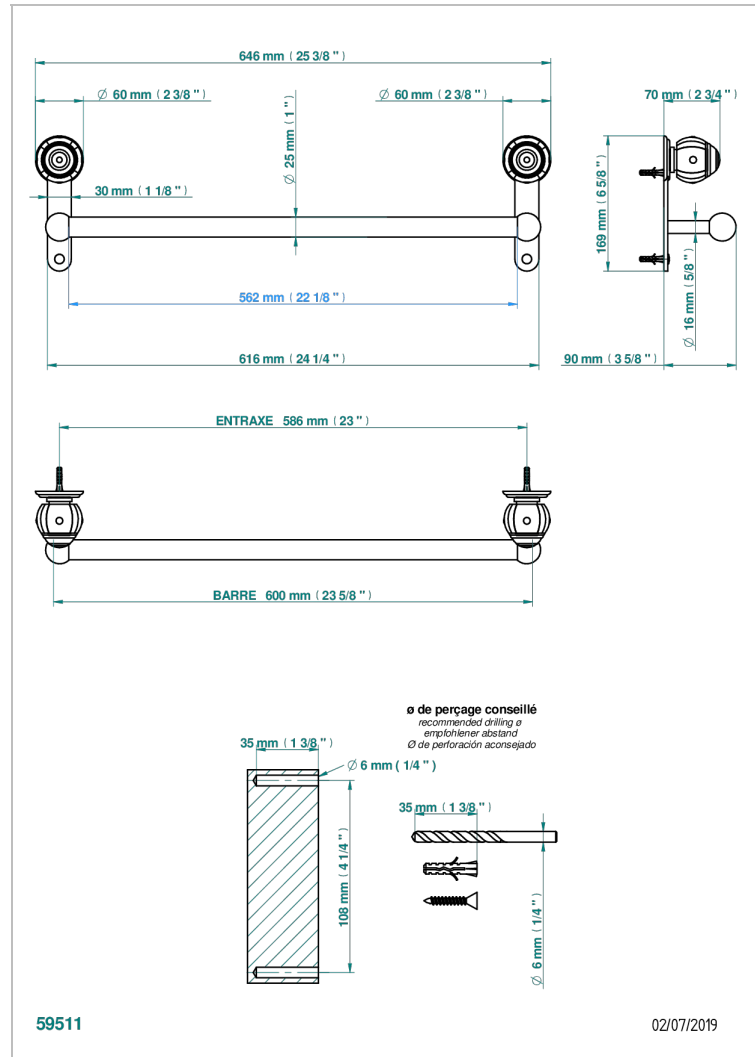

# ITHAQUE GOLD DECOR

A7A-526/60

Towel bar, 24" long

## CHARACTERISTIC

- Ithaque Gold decor
- Towel bar, 24" long