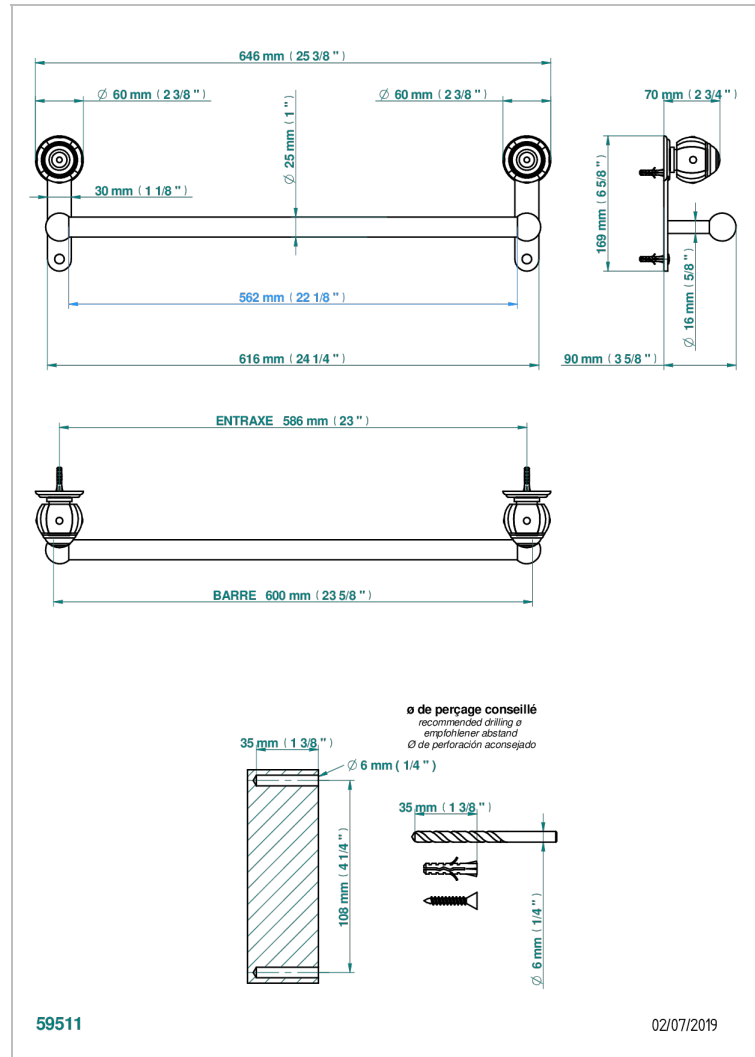

ITHAQUE GOLD DECOR

A7A-526/60

Bath towel holder, length: 600 mm

CHARACTERISTIC

- Ithaque Gold decor
- Bath towel holder, length: 600 mm

AVAILABLE FINITIONS

Antique nickel - H28
Black ceram - D30
Blush PVD - H62
Brass color PVD - H49
Brown bronze color PVD - F33
Gold color PVD - H52