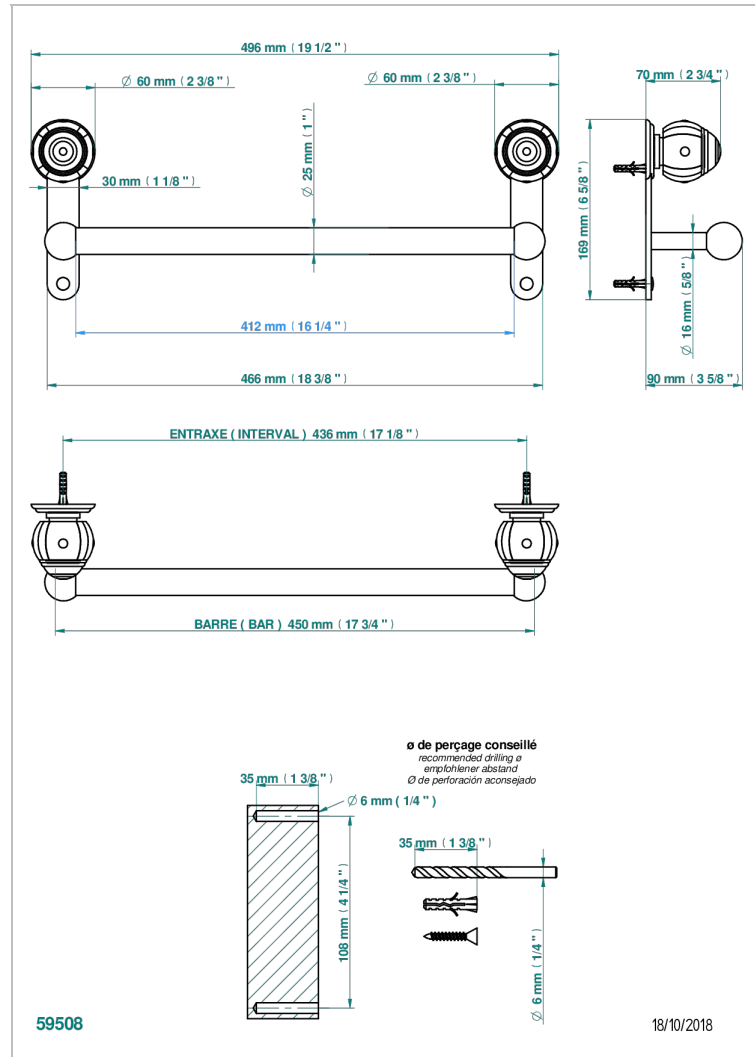

ITHAQUE GOLD DECOR

A7A-526/45

Towel bar, 18" long

CHARACTERISTIC

- Ithaque Gold decor
- Towel bar, 18" long

AVAILABLE FINITIONS

Black ceram - D30
Blush PVD - H62
Brass color PVD - H49
Brown bronze color PVD - F33
Chrome polished - A02
Chrome polished / gold polished - G02