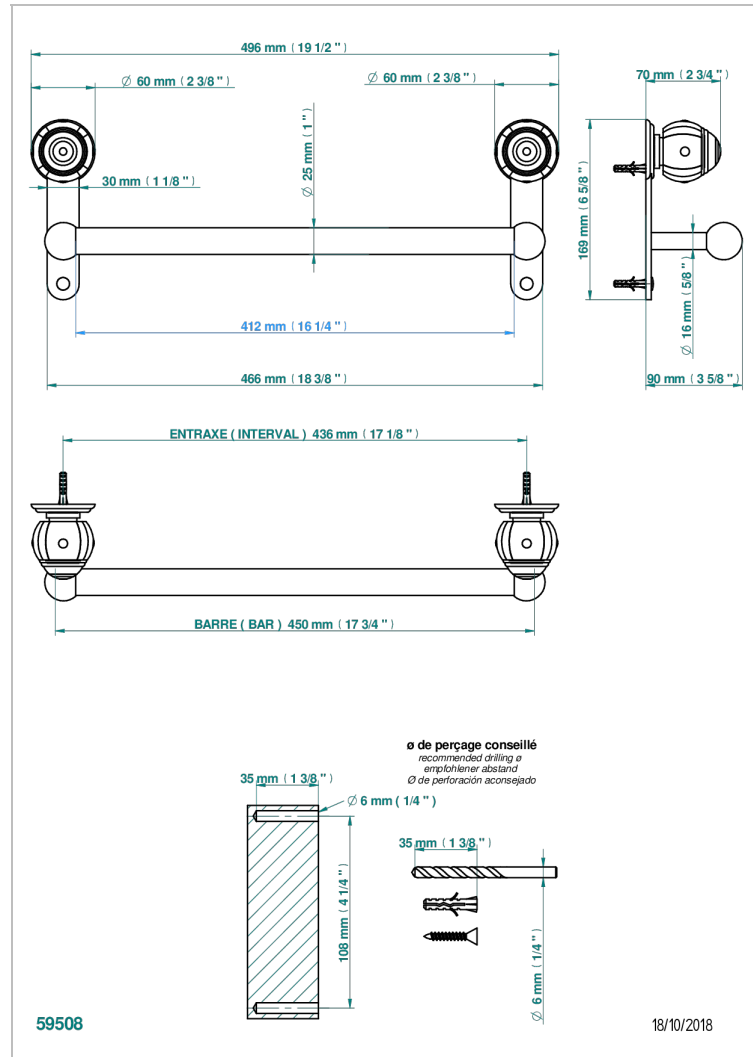

ITHAQUE GOLD DECOR

A7A-526/45

Bath towel holder, length: 450 mm

CHARACTERISTIC

- Ithaque Gold decor
- Bath towel holder, length: 450 mm

AVAILABLE FINITIONS

Antique nickel - H28
Black ceram - D30
Blush PVD - H62
Brass color PVD - H49
Brown bronze color PVD - F33
Gold color PVD - H52