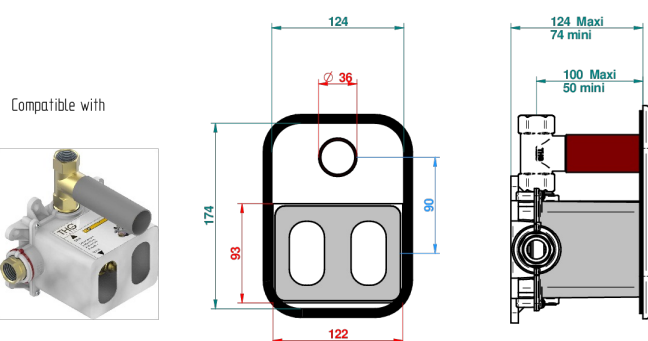

# FAUBOURG BLACK PORCELAIN

G2L-5300BE

THG  
PARIS

Trim for THG thermostat 1 volume control, rough part supplied with fixing box ref.5 300AE/US

Compatible with

5300AE  
5300AE/US  
5300AE/W

Boîte / Box Joint Plaque / Seal Plate Tube

## CHARACTERISTIC

- Built-in thermostatic cover for 5300AE - 5300AE/W - 5300AE/US with 1 no. 3/4" output
- Requires concealed thermostat réf 5300AE - 5300AE/W - 5300AE/US
- For shower 1 function
- Temperature control knob with security stop at 38°C
- Solid brass plate and knob
- ASME : ASME A112.18.1-2011/CSA B125.1-11
- DVGW : DW-6512CQ0608

## RELATED SKU'S

- Ref. G00-5300AE/US 3/4" THG thermostat, 60 l/mn with wax cartridge, with valve delivered, with a built-in box, no trim
- Ref. G00-5100G Reinforced stop ring for THG thermostatic with fixing set