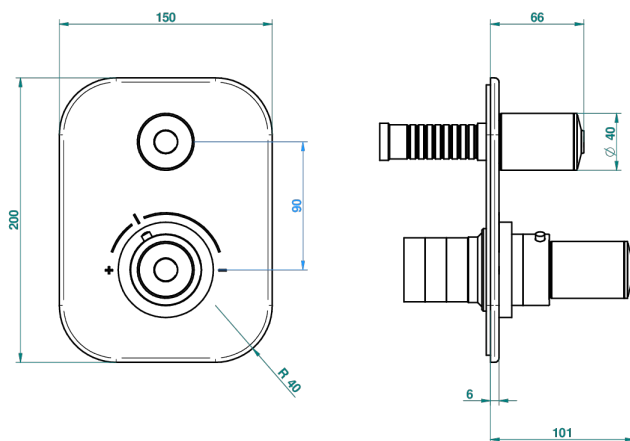

# FAUBOURG BLACK PORCELAIN

G2L-5300BE

THG  
PARIS

Trim for THG thermostat 1 volume control, rough part supplied with fixing box ref.5 300AE/US

Compatible with

5300AE  
5300AE/US  
5300AE/W

Boîte / Box Joint Plaque / Seal Plate Tube

## CHARACTERISTIC

- Built-in thermostatic cover for 5300AE - 5300AE/W - 5300AE/US with 1 no. 3/4" output
- Requires concealed thermostat réf 5300AE - 5300AE/W - 5300AE/US
- For shower 1 function
- Temperature control knob with security stop at 38°C
- Solid brass plate and knob
- ASME : ASME A112.18.1-2011/CSA B125.1-11
- DVGW : DW-6512CQ0608

## RELATED SKU'S

- Ref. G00-5300AE/US 3/4" THG thermostat, 60 l/mn with wax cartridge, with valve delivered, with a built-in box, no trim
- Ref. G00-5100G Reinforced stop ring for THG thermostatic with fixing set