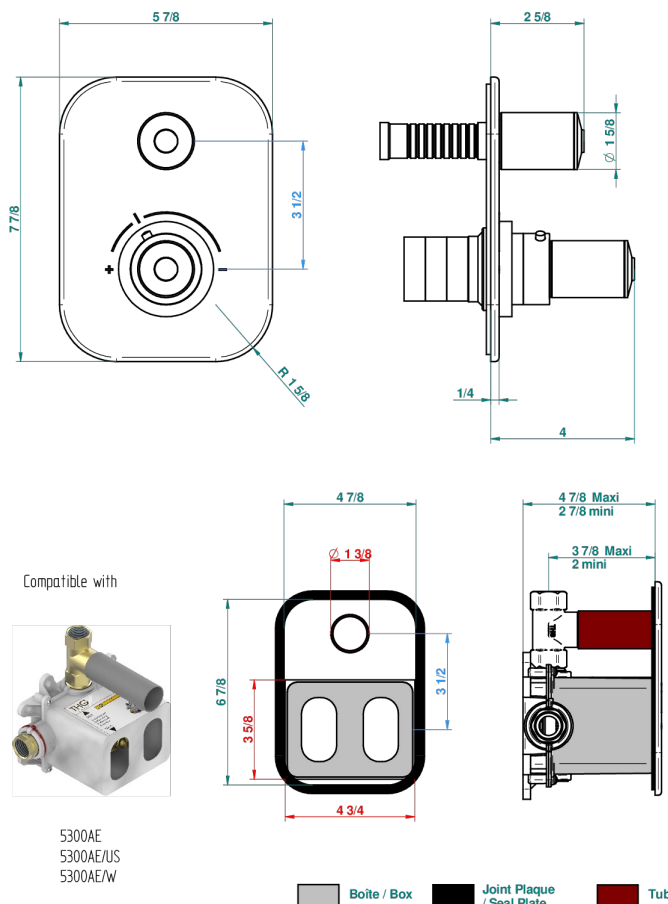

# FAUBOURG BLACK PORCELAIN

G2L-5300BE

THG  
PARIS

Trim for THG thermostat 1 volume control, rough part supplied with fixing box ref.5 300AE/US

59495

15/11/2017

## CHARACTERISTIC

- Built-in thermostatic cover for 5300AE - 5300AE/W - 5300AE/US with 1 no. 3/4" output
- Requires concealed thermostat réf 5300AE - 5300AE/W - 5300AE/US
- For shower 1 function
- Temperature control knob with security stop at 38°C
- Solid brass plate and knob
- ASME : ASME A112.18.1-2011/CSA B125.1-11
- DVGW : DW-6512CQ0608

## RELATED SKU'S

- Ref. G00-5300AE/US 3/4" THG thermostat, 60 l/mn with wax cartridge, with valve delivered, with a built-in box, no trim
- Ref. G00-5100G Reinforced stop ring for THG thermostatic with fixing set