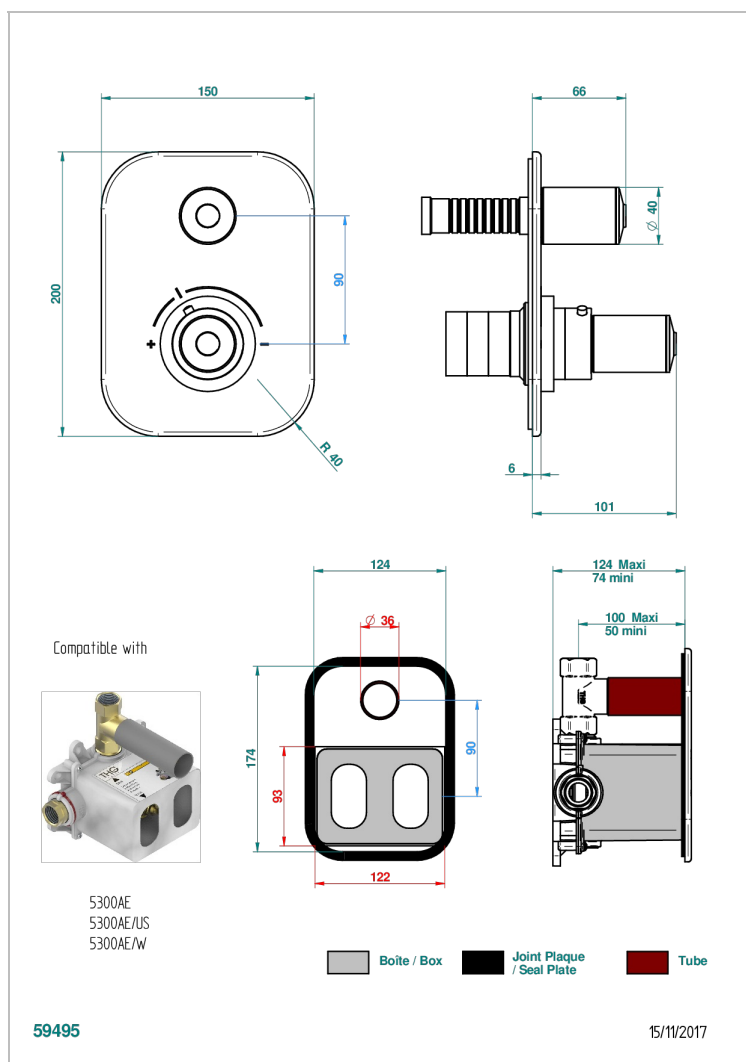

# FAUBOURG BLACK PORCELAIN

G2L-5300BE

Trim for THG thermostat with valve - ref. 5 300AE with box for rough parts

## CHARACTERISTIC

- Built-in thermostatic cover for 5300AE - 5300AE/W - 5300AE/US with 1 no. 3/4" output
- Requires concealed thermostat réf 5300AE - 5300AE/W - 5300AE/US
- For shower 1 function
- Temperature control knob with security stop at 38°C
- Solid brass plate and knob
- ASME : ASME A112.18.1-2011/CSA B125.1-11
- DVGW : DW-6512CQ0608

## RELATED SKU'S

- Ref. G00-5300AE 3/4" THG thermostat, 60 l/mn with wax cartridge, with valve delivered, with a built-in box, no trim
- Ref. G00-5100G Reinforced stop ring for THG thermostatic with fixing set