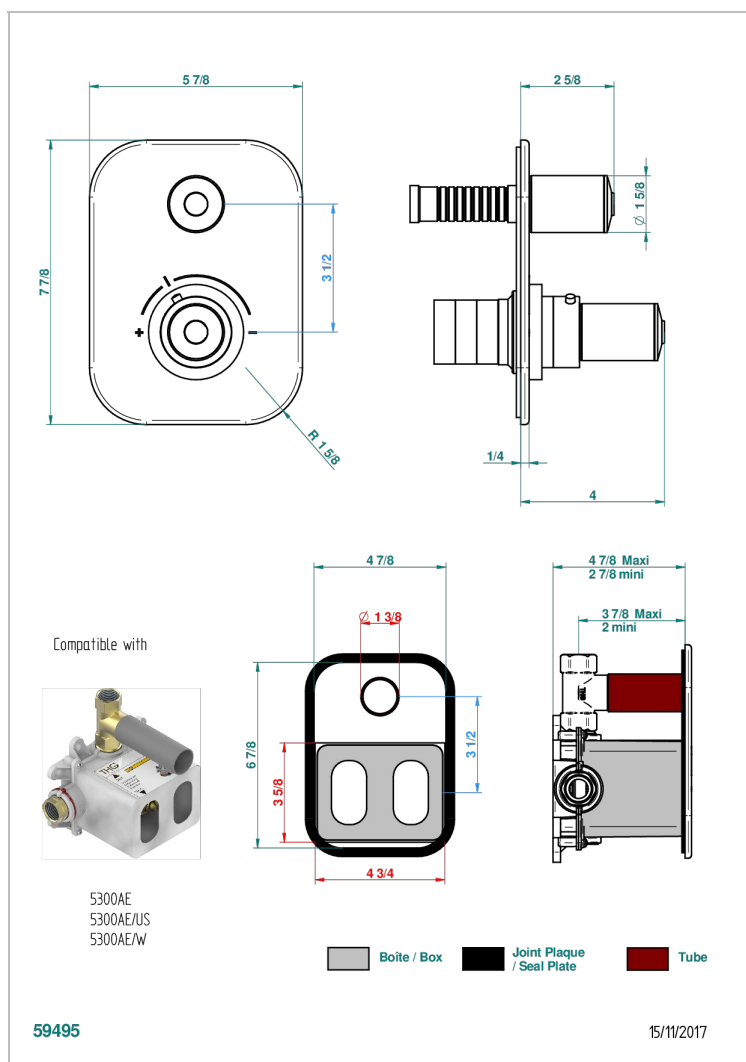

FAUBOURG BLACK PORCELAIN

G2L-5300BE

Trim for THG thermostat with valve - ref. 5 300AE with box for rough parts

THG
PARIS

CHARACTERISTIC

- Built-in thermostatic cover for 5300AE - 5300AE/W - 5300AE/US with 1 no. 3/4" output
- Requires concealed thermostat réf 5300AE - 5300AE/W - 5300AE/US
- For shower 1 function
- Temperature control knob with security stop at 38°C
- Solid brass plate and knob
- ASME : ASME A112.18.1-2011/CSA B125.1-11
- DVGW : DW-6512CQ0608

STANDARDS

RELATED SKU'S

- Ref. G00-5300AE 3/4" THG thermostat, 60 l/mn with wax cartridge, with valve delivered, with a built-in box, no trim
- Ref. G00-5100G Reinforced stop ring for THG thermostatic with fixing set