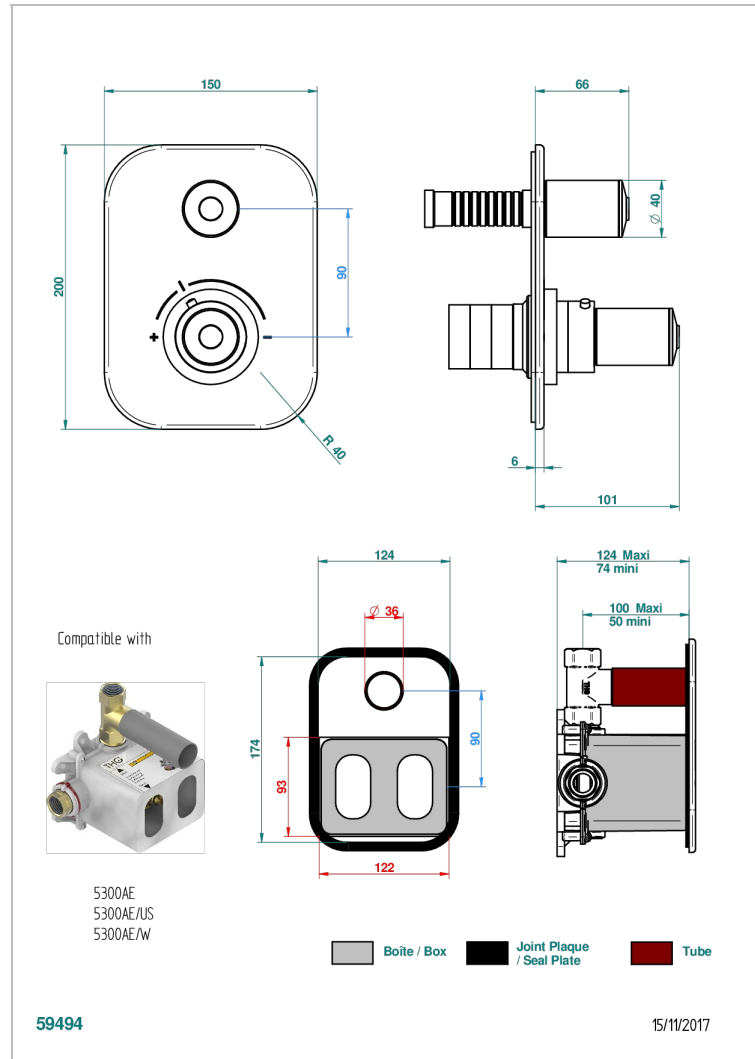

# FAUBOURG WHITE PORCELAIN

G2K-5300BE

Trim for THG thermostat 1 volume control, rough part supplied with fixing box ref.5 300AE/US

THG  
PARIS

## CHARACTERISTIC

- Built-in thermostatic cover for 5300AE - 5300AE/W - 5300AE/US with 1 no. 3/4" output
- Requires concealed thermostat réf 5300AE - 5300AE/W - 5300AE/US
- For shower 1 function
- Temperature control knob with security stop at 38°C
- Solid brass plate and knob
- ASME : ASME A112.18.1-2011/CSA B125.1-11
- DVGW : DW-6512CQ0608

## RELATED SKU'S

- Ref. G00-5300AE/US 3/4" THG thermostat, 60 l/mn with wax cartridge, with valve delivered, with a built-in box, no trim
- Ref. G00-5100G Reinforced stop ring for THG thermostatic with fixing set