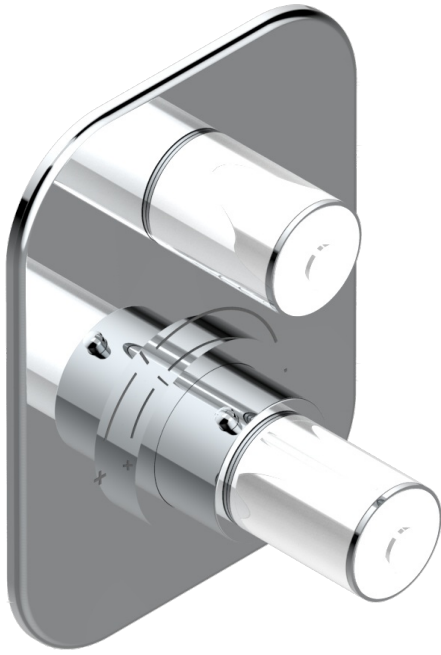

# FAUBOURG WHITE PORCELAIN

G2K-5300BE

Trim for THG thermostat 1 volume control, rough part supplied with fixing box ref.5 300AE/US

THG  
PARIS

## CHARACTERISTIC

- Built-in thermostatic cover for 5300AE - 5300AE/W - 5300AE/US with 1 no. 3/4" output
- Requires concealed thermostat réf 5300AE - 5300AE/W - 5300AE/US
- For shower 1 function
- Temperature control knob with security stop at 38°C
- Solid brass plate and knob
- ASME : ASME A112.18.1-2011/CSA B125.1-11
- DVGW : DW-6512CQ0608

## RELATED SKU'S

- Ref. G00-5300AE/US 3/4" THG thermostat, 60 l/mn with wax cartridge, with valve delivered, with a built-in box, no trim
- Ref. G00-5100G Reinforced stop ring for THG thermostatic with fixing set