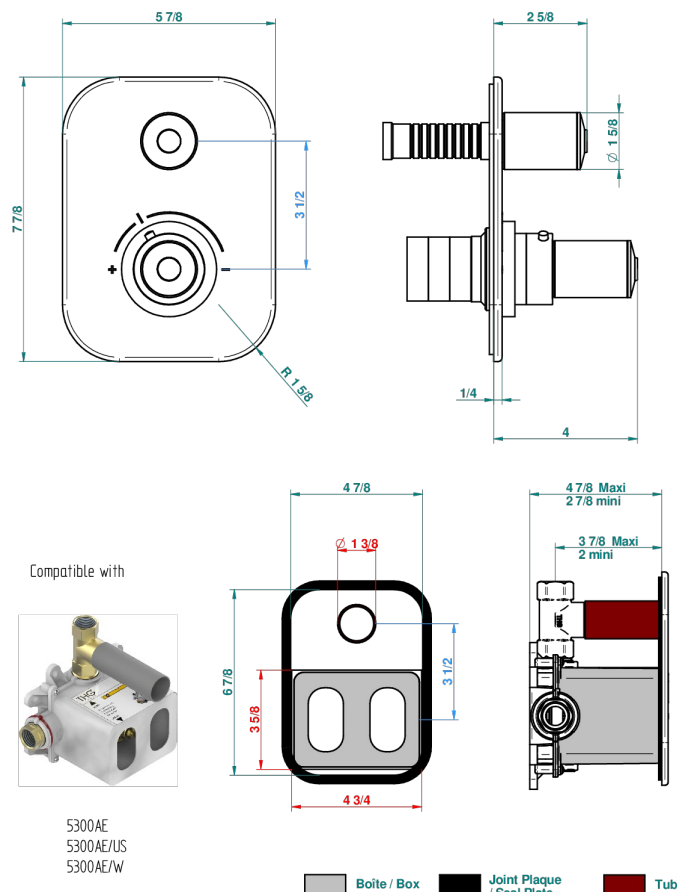

FAUBOURG WHITE PORCELAIN

G2K-5300BE

Trim for THG thermostat 1 volume control, rough part supplied with fixing box ref.5 300AE/US

THG
PARIS

59494

15/11/2017

CHARACTERISTIC

- Built-in thermostatic cover for 5300AE - 5300AE/W - 5300AE/US with 1 no. 3/4" output
- Requires concealed thermostat réf 5300AE - 5300AE/W - 5300AE/US
- For shower 1 function
- Temperature control knob with security stop at 38°C
- Solid brass plate and knob
- ASME : ASME A112.18.1-2011/CSA B125.1-11
- DVGW : DW-6512CQ0608

STANDARDS

RELATED SKU'S

- Ref. G00-5300AE/US 3/4" THG thermostat, 60 l/mn with wax cartridge, with valve delivered, with a built-in box, no trim
- Ref. G00-5100G Reinforced stop ring for THG thermostatic with fixing set