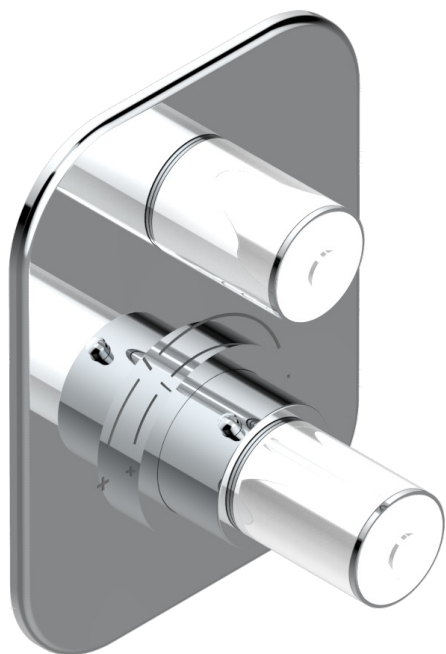

FAUBOURG WHITE PORCELAIN

G2K-5300BE

Trim for THG thermostat 1 volume control, rough part supplied with fixing box ref.5 300AE/US

THG
PARIS

59494

15/11/2017

CHARACTERISTIC

- Built-in thermostatic cover for 5300AE - 5300AE/W - 5300AE/US with 1 no. 3/4" output
- Requires concealed thermostat réf 5300AE - 5300AE/W - 5300AE/US
- For shower 1 function
- Temperature control knob with security stop at 38°C
- Solid brass plate and knob
- ASME : ASME A112.18.1-2011/CSA B125.1-11
- DVGW : DW-6512CQ0608

STANDARDS

RELATED SKU'S

- Ref. G00-5300AE/US 3/4" THG thermostat, 60 l/mn with wax cartridge, with valve delivered, with a built-in box, no trim
- Ref. G00-5100G Reinforced stop ring for THG thermostatic with fixing set