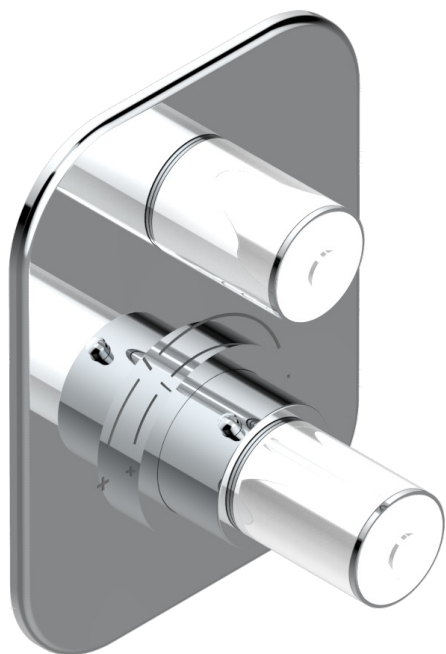

# FAUBOURG WHITE PORCELAIN

G2K-5300BE

Trim for THG thermostat with valve - ref. 5 300AE with box for rough parts

THG  
PARIS

## CHARACTERISTIC

- Built-in thermostatic cover for 5300AE - 5300AE/W - 5300AE/US with 1 no. 3/4" output
- Requires concealed thermostat réf 5300AE - 5300AE/W - 5300AE/US
- For shower 1 function
- Temperature control knob with security stop at 38°C
- Solid brass plate and knob
- ASME : ASME A112.18.1-2011/CSA B125.1-11
- DVGW : DW-6512CQ0608

## RELATED SKU'S

- Ref. G00-5300AE 3/4" THG thermostat, 60 l/mn with wax cartridge, with valve delivered, with a built-in box, no trim
- Ref. G00-5100G Reinforced stop ring for THG thermostatic with fixing set