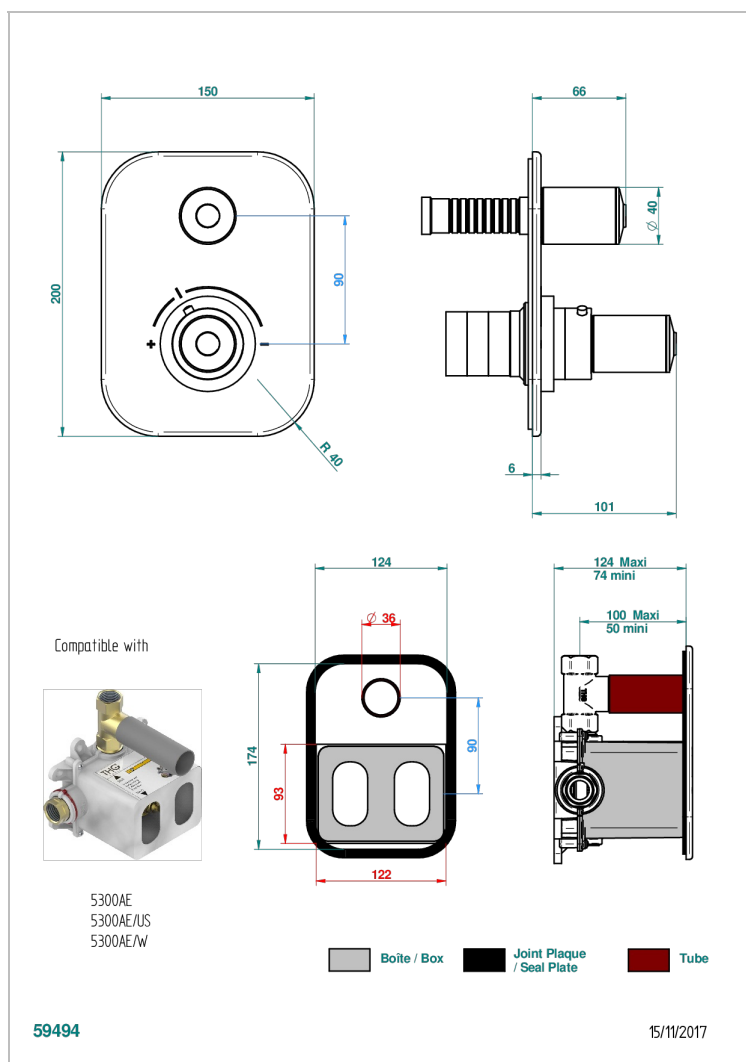

# FAUBOURG WHITE PORCELAIN

G2K-5300BE

Trim for THG thermostat with valve - ref. 5 300AE with box for rough parts

THG  
PARIS

## CHARACTERISTIC

- Built-in thermostatic cover for 5300AE - 5300AE/W - 5300AE/US with 1 no. 3/4" output
- Requires concealed thermostat réf 5300AE - 5300AE/W - 5300AE/US
- For shower 1 function
- Temperature control knob with security stop at 38°C
- Solid brass plate and knob
- ASME : ASME A112.18.1-2011/CSA B125.1-11
- DVGW : DW-6512CQ0608

## RELATED SKU'S

- Ref. G00-5300AE 3/4" THG thermostat, 60 l/mn with wax cartridge, with valve delivered, with a built-in box, no trim
- Ref. G00-5100G Reinforced stop ring for THG thermostatic with fixing set