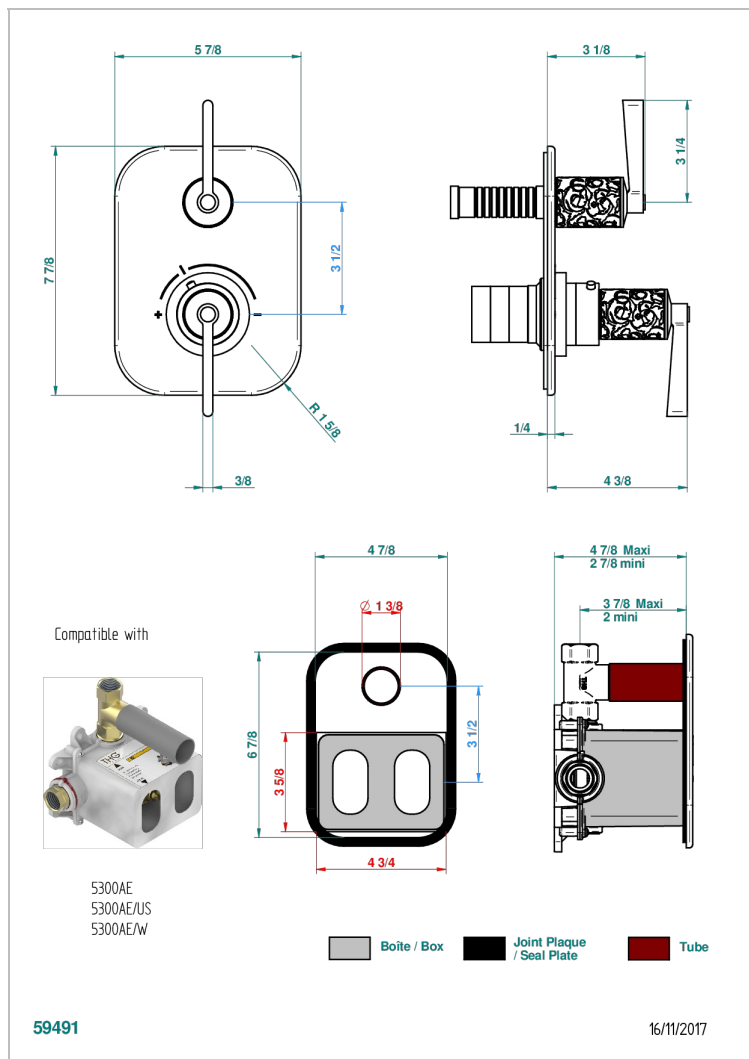

# FROUFROU WITH LEVER HANDLES

G2P-5300BE

Trim for THG thermostat 1 volume control, rough part supplied with fixing box ref.5 300AE/US

## CHARACTERISTIC

- Built-in thermostatic cover for 5300AE - 5300AE/W - 5300AE/US with 1 no. 3/4" output
- Requires concealed thermostat réf 5300AE - 5300AE/W - 5300AE/US
- For shower 1 function
- Temperature control knob with security stop at 38°C
- Solid brass plate and knob
- ASME : ASME A112.18.1-2011/CSA B125.1-11
- DVGW : DW-6512CQ0608

## RELATED SKU'S

- Ref. G00-5300AE/US 3/4" THG thermostat, 60 l/mn with wax cartridge, with valve delivered, with a built-in box, no trim
- Ref. G00-5100G Reinforced stop ring for THG thermostatic with fixing set