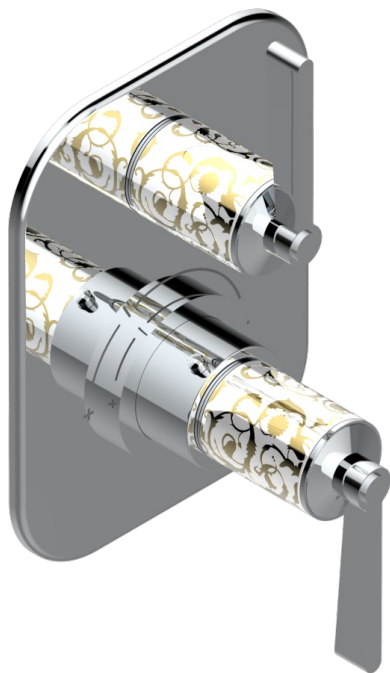

# FROUFROU WITH LEVER HANDLES

G2P-5300BE

Trim for THG thermostat 1 volume control, rough part supplied with fixing box ref.5 300AE/US

## CHARACTERISTIC

- Built-in thermostatic cover for 5300AE - 5300AE/W - 5300AE/US with 1 no. 3/4" output
- Requires concealed thermostat réf 5300AE - 5300AE/W - 5300AE/US
- For shower 1 function
- Temperature control knob with security stop at 38°C
- Solid brass plate and knob
- ASME : ASME A112.18.1-2011/CSA B125.1-11
- DVGW : DW-6512CQ0608

## RELATED SKU'S

- Ref. G00-5300AE/US 3/4" THG thermostat, 60 l/mn with wax cartridge, with valve delivered, with a built-in box, no trim
- Ref. G00-5100G Reinforced stop ring for THG thermostatic with fixing set