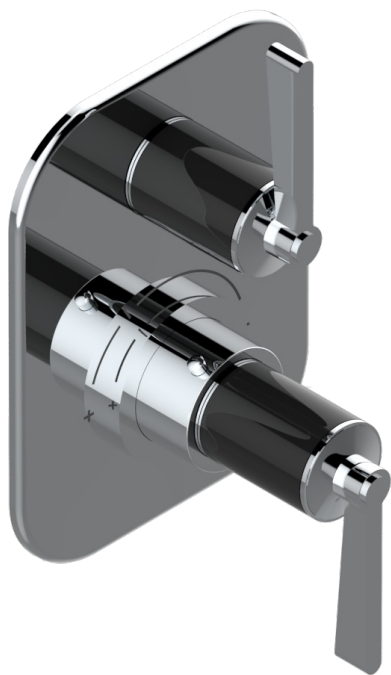

FAUBOURG BLACK PORCELAIN WITH LEVER HANDLES

G2M-5300BE

Trim for THG thermostat 1 volume control, rough part supplied with fixing box ref.5 300AE/US

Compatible with

5300AE
5300AE/US
5300AE/W

59489

16/11/2017

CHARACTERISTIC

- Built-in thermostatic cover for 5300AE - 5300AE/W - 5300AE/US with 1 no. 3/4" output
- Requires concealed thermostat réf 5300AE - 5300AE/W - 5300AE/US
- For shower 1 function
- Temperature control knob with security stop at 38°C
- Solid brass plate and knob
- ASME : ASME A112.18.1-2011/CSA B125.1-11
- DVGW : DW-6512CQ0608

STANDARDS

RELATED SKU'S

- Ref. G00-5300AE/US 3/4" THG thermostat, 60 l/mn with wax cartridge, with valve delivered, with a built-in box, no trim
- Ref. G00-5100G Reinforced stop ring for THG thermostatic with fixing set