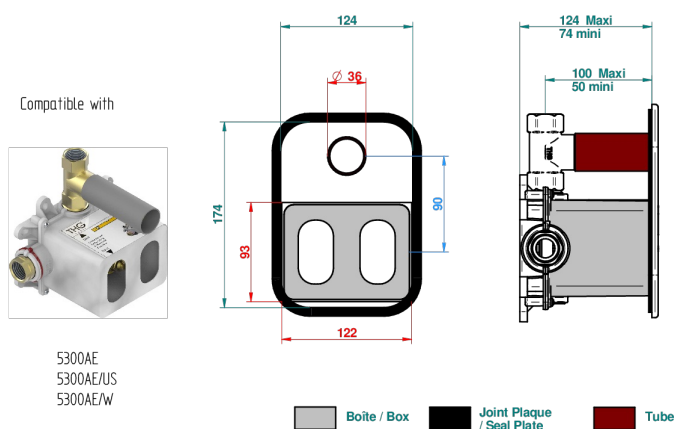

FAUBOURG BLACK PORCELAIN WITH LEVER HANDLES

G2M-5300BE

Trim for THG thermostat 1 volume control, rough part supplied with fixing box ref.5 300AE/US

Compatible with

5300AE
5300AE/US
5300AE/W

59489

16/11/2017

CHARACTERISTIC

- Built-in thermostatic cover for 5300AE - 5300AE/W - 5300AE/US with 1 no. 3/4" output
- Requires concealed thermostat réf 5300AE - 5300AE/W - 5300AE/US
- For shower 1 function
- Temperature control knob with security stop at 38°C
- Solid brass plate and knob
- ASME : ASME A112.18.1-2011/CSA B125.1-11
- DVGW : DW-6512CQ0608

STANDARDS

RELATED SKU'S

- Ref. G00-5300AE/US 3/4" THG thermostat, 60 l/mn with wax cartridge, with valve delivered, with a built-in box, no trim
- Ref. G00-5100G Reinforced stop ring for THG thermostatic with fixing set