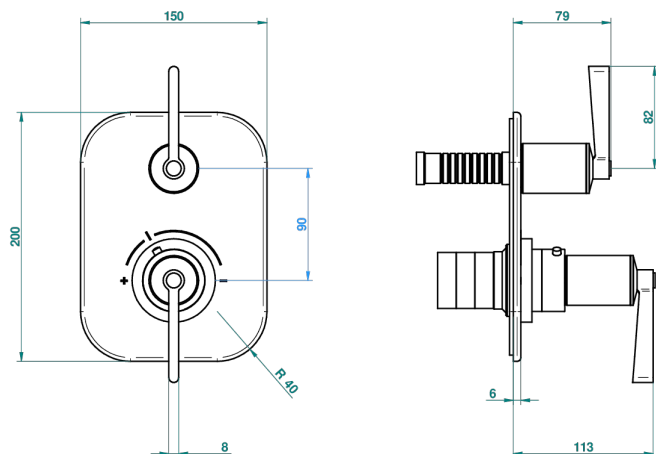

FAUBOURG BLACK PORCELAIN WITH LEVER HANDLES

G2M-5300BE

Trim for THG thermostat 1 volume control, rough part supplied with fixing box ref.5 300AE/US

Compatible with

5300AE
5300AE/US
5300AE/W

59489

16/11/2017

CHARACTERISTIC

- Built-in thermostatic cover for 5300AE - 5300AE/W - 5300AE/US with 1 no. 3/4" output
- Requires concealed thermostat réf 5300AE - 5300AE/W - 5300AE/US
- For shower 1 function
- Temperature control knob with security stop at 38°C
- Solid brass plate and knob
- ASME : ASME A112.18.1-2011/CSA B125.1-11
- DVGW : DW-6512CQ0608

STANDARDS

RELATED SKU'S

- Ref. G00-5300AE/US 3/4" THG thermostat, 60 l/mn with wax cartridge, with valve delivered, with a built-in box, no trim
- Ref. G00-5100G Reinforced stop ring for THG thermostatic with fixing set